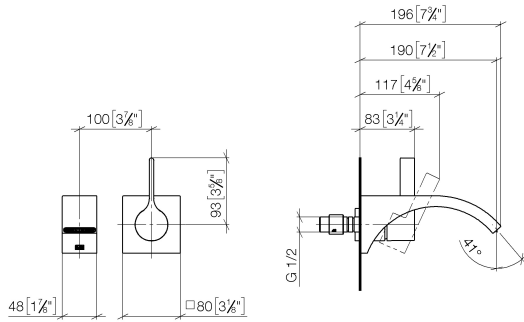

CYO Wall-mounted single-lever basin mixer without pop-up waste - Brushed Durabronz (23kt Gold)

CYO

36 861 811

- 190mm projection
- fixed spout
- rectangular, air-enriched flow
- hole diameter spout 37 mm
- hole diameter single-lever mixer 57 mm
- rosette for mixer 80 x 80mm
- max. flow 4.5 l/min
- lead-free
- This product can help a building meet the requirements of Green Building Rating Systems, e.g. LEED®, BREEAM®, DGNB
- WRAS 2107047

	Brushed Durabronz (23kt Gold)	36 861 811-28
	Chrome	36 861 811-00
	Brushed Platinum	36 861 811-06
	Dark Chrome	36 861 811-19
	Brushed Dark Platinum	36 861 811-99

Required miscellaneous

Concealed wall-mounted single-lever mixer - 35 860 970 90

- max. recess depth 95 mm
- min. recess depth 80 mm

36 861 811
mm [inches]

Flow rate chart

Certificates

IAPMO_N-4976 (2). WRAS_2107047. IAPMO_6397 (2). LGA_38122.

36 861 811

Spare parts list

No.	Item Number	Name	Quantity used	Delivery time
1	13 805 811-28	CYO Wall-mounted basin spout without pop-up waste - Brushed Durabronz (23kt Gold)	1	20
2	09 24 03 072 10 90	nipple	1	2
3	09 20 80 021-28	handle	1	20
4	90 31 11 030 00 90	pin	1	2
5	90 31 20 087 00-28	plug	1	20
6	09 11 02 288-28	cover	1	20
7	09 27 78 039-28	rosette	1	20
8	90 14 10 049 00 90	seal	1	2
9	90 15 05 064 01 90	cartridge	1	2
10	90 30 09 064 00 90	key	1	2