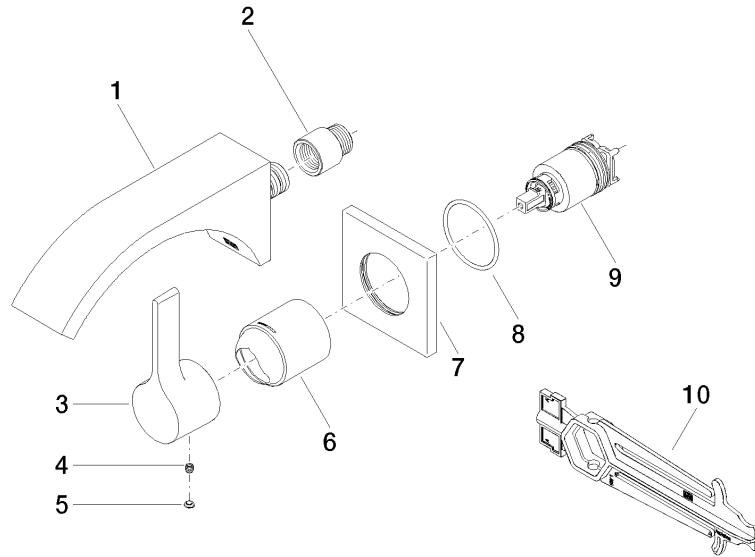

CYO Wall-mounted single-lever basin mixer without pop-up waste - Brushed Durabronz (23kt Gold)

CYO

36 861 811

- 190mm projection
- fixed spout
- rectangular, air-enriched flow
- hole diameter spout 37 mm
- hole diameter single-lever mixer 57 mm
- rosette for mixer 80 x 80mm
- max. flow 4.5 l/min
- lead-free
- This product can help a building meet the requirements of Green Building Rating Systems, e.g. LEED®, BREEAM®, DGNB
- WRAS 2107047

- max. recess depth 95 mm
- min. recess depth 80 mm

36 861 811
mm [inches]

Flow rate chart

Certificates

IAPMO_N-4976 (2). WRAS_2107047. IAPMO_6397 (2). LGA_38122.

36 861 811

Spare parts list

No.	Item Number	Name	Quantity used	Delivery time
1	13 805 811-28	CYO Wall-mounted basin spout without pop-up waste - Brushed Durabronz (23kt Gold)	1	20
2	09 24 03 072 10 90	nipple	1	2
3	09 20 80 021-28	handle	1	20
4	90 31 11 030 00 90	pin	1	2
5	90 31 20 087 00-28	plug	1	20
6	09 11 02 288-28	cover	1	20
7	09 27 78 039-28	rosette	1	20
8	90 14 10 049 00 90	seal	1	2
9	90 15 05 064 01 90	cartridge	1	2
10	90 30 09 064 00 90	key	1	2