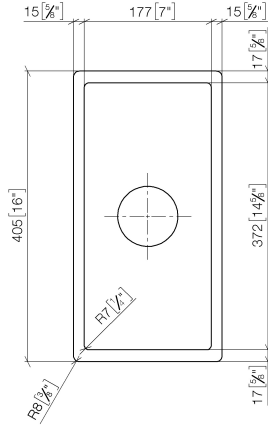

Single sink - Brushed Stainless Steel

38 001 000

- installation, on top or flush
- 210 x 405 mm
- sink depth 40mm
- 3 1/2" non-lockable strainer basket valve
- complete pop-up waste, without valve bridge
- attachment set
- suitable for base units 500 mm

Single sink - Brushed Stainless Steel

38 001 000

mm [inches]

Single sink - Brushed Stainless Steel

38 001 000

Spare parts list

No.	Item Number	Name	Quantity used	Delivery time
1	04 11 01 011 00-86	pop-up waste	1	30