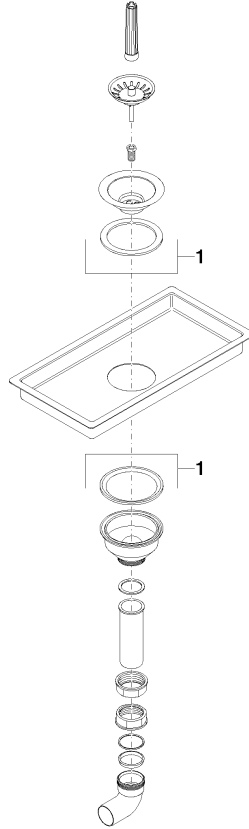

Single sink - Brushed Stainless Steel

38 001 000

- installation, on top or flush
- 210 x 405 mm
- sink depth 40mm
- 3 1/2" non-lockable strainer basket valve
- complete pop-up waste, without valve bridge
- attachment set
- suitable for base units 500 mm

Single sink - Brushed Stainless Steel

38 001 000

mm [inches]

Single sink - Brushed Stainless Steel

38 001 000

Spare parts list

No.	Item Number	Name	Quantity used	Delivery time
1	04 11 01 011 00-86	pop-up waste	1	30