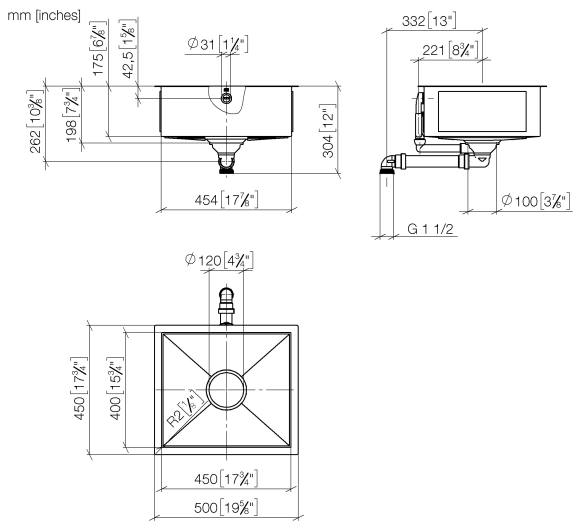

## Single sink - Matte Black

---

38 450 002

- under-mounted
- 450 x 400 mm
- sink depth 175 mm
- Glazed steel sink and drain cover
- 3 1/2" closable strainer basket valve
- Including pop-up waste and overflow set
- attachment set
- suitable for base units 550 mm
- radius 2 mm

Not suitable for combining with strainer waste.

**Single sink - Matte Black**

38 450 002

**Single sink - Matte Black**

38 450 002

**Spare parts list**

No.	Item Number	Name	Quantity used	Delivery time
1	90 11 01 210 01-71	rosette	1	60
2	90 11 01 185 00-71	lid	1	60
3	90 11 01 210 00 90	pop-up waste	1	2