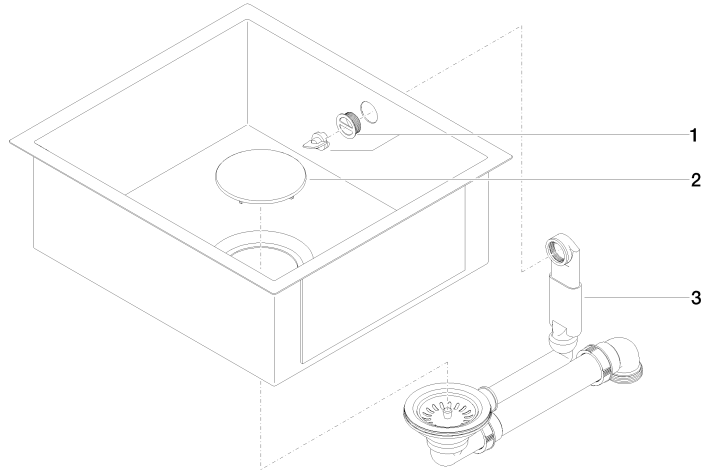

## Single sink - Matte Black

---

38 450 002

- under-mounted
- 450 x 400 mm
- sink depth 175 mm
- Glazed steel sink and drain cover
- 3 1/2" closable strainer basket valve
- Including pop-up waste and overflow set
- attachment set
- suitable for base units 550 mm
- radius 2 mm

Not suitable for combining with strainer waste.

**Single sink - Matte Black**

38 450 002

**Single sink - Matte Black**

38 450 002

**Spare parts list**

No.	Item Number	Name	Quantity used	Delivery time
1	90 11 01 210 01-71	rosette	1	60
2	90 11 01 185 00-71	lid	1	60
3	90 11 01 210 00 90	pop-up waste	1	2