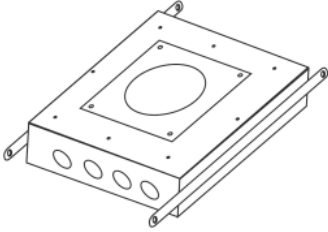

## Drybox for floor mounting -

---

38 945 970 90

- Dimensions 300 x 300 x 80 mm
- brushed stainless steel cover
- stainless steel casing
- Overflow is part of the scope of delivery.