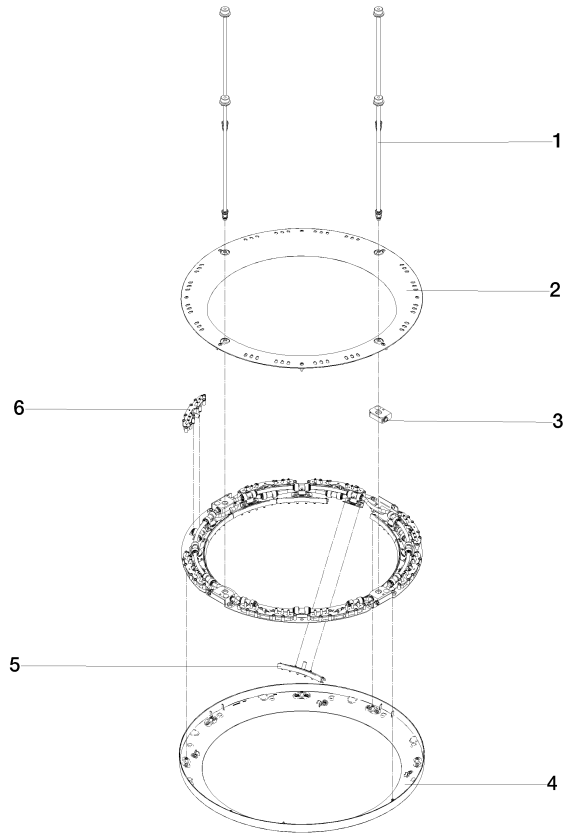

SERIES-VARIOUS AQUAHALO Rain panel - Brushed Platinum

41 750 979

Parts for other finishes can be found here: [Chrome](#)

Spare parts list

No.	Item Number	Name	Quantity used	Delivery time
1	90 28 22 605 01-06	distributor	1	-
Spare part can no longer be ordered, please order the replacement item				
2	90 12 05 087 00-06	casing	1	-
Spare part can no longer be ordered, please order the replacement item				
3	90 24 03 535 00 90	distributor	1	10
4	90 12 05 088 00-06	casing	1	-
Spare part can no longer be ordered, please order the replacement item				
5	90 17 09 060 01 90	jet module	1	2
6	90 17 09 061 01 90	jet module TEMPEST	8	2