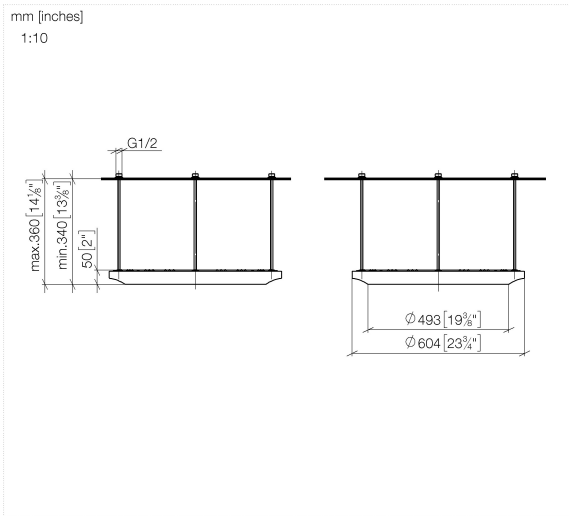

SERIES-VARIOUS AQUAHALO Rain panel - Matte Black

41 750 979