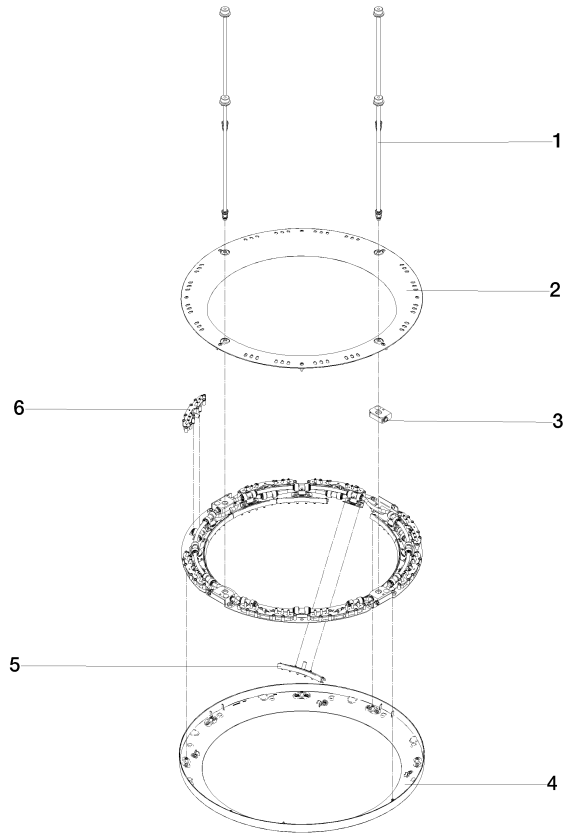

SERIES-VARIOUS AQUAHALO Rain panel - Matte Black

41 750 979

- exposed trim parts
- Rain panel with 3 different flow modes
- AQUACIRCLE RAIN: Circular rain curtain, max. flow rate 14 l/min (at 3 bar)
- TEMPEST RAIN: Natural rain, max. flow rate 9 l/min (at 3 bar)
- DIAMOND RAIN: Ring of rain, max. flow rate 6.8 l/min (at 3 bar)
- Outer diameter: 605 mm, opening diameter: 465 mm
- Weight: 6 kg
- central LED Spot 3000 K
- Protection rating IP67
- Recommended control element: xTool
- Not suitable for use in a steam room.

Concealed ceiling installation box - Matte Black

- concealed rough parts
- Ceiling installation enclosure 605 x 605 x 95 mm
- Weight: 10 kg
- min. recess depth 110 mm

SERIES-VARIOUS AQUAHALO Rain panel - Matte Black

41 750 979

SERIES-VARIOUS AQUAHALO Rain panel - Matte Black

41 750 979

Parts for other finishes can be found here: [Chrome](#)

Spare parts list

No.	Item Number	Name	Quantity used	Delivery time
1	90 28 22 605 01-33	distributor	1	-
Spare part can no longer be ordered, please order the replacement item				
2	90 12 05 087 00-33	casing	1	-
Spare part can no longer be ordered, please order the replacement item				
3	90 24 03 535 00 90	distributor	1	10
4	90 12 05 088 00-33	casing	1	-
Spare part can no longer be ordered, please order the replacement item				
5	90 17 09 060 01 90	jet module	1	2
6	90 17 09 061 01 90	jet module TEMPEST	8	2