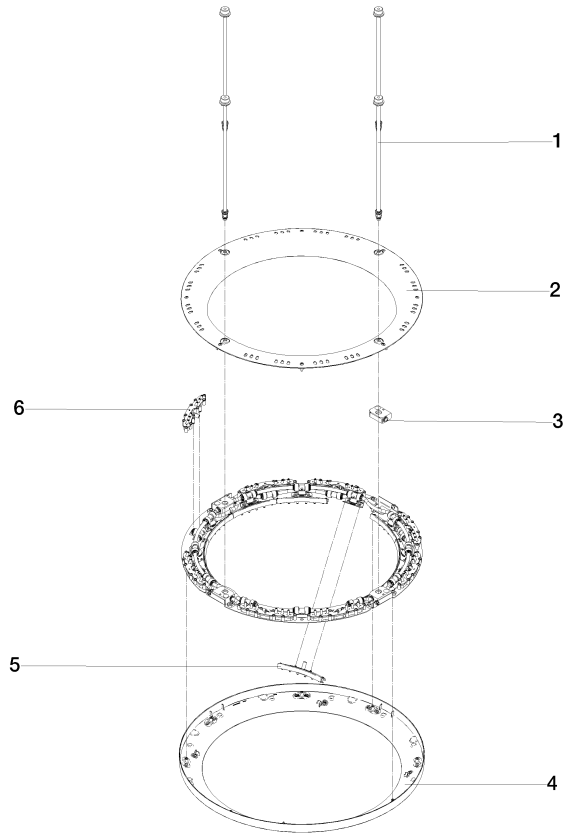

SERIES-VARIOUS AQUAHALO Rain panel - Champagne (22kt Gold)

41 750 979

- exposed trim parts
- Rain panel with 3 different flow modes
- AQUACIRCLE RAIN: Circular rain curtain, max. flow rate 14 l/min (at 3 bar)
- TEMPEST RAIN: Natural rain, max. flow rate 9 l/min (at 3 bar)
- DIAMOND RAIN: Ring of rain, max. flow rate 6.8 l/min (at 3 bar)
- Outer diameter: 605 mm, opening diameter: 465 mm
- Weight: 6 kg
- central LED Spot 3000 K
- Protection rating IP67
- Recommended control element: xTool
- Not suitable for use in a steam room.

	Champagne (22kt Gold)	41 750 979-47
	Chrome	41 750 979-00
	Brushed Platinum	41 750 979-06
	Matte Black	41 750 979-33
	Brushed Champagne (22kt Gold)	41 750 979-46

Required miscellaneous

- SERIES-VARIOUS AQUAHALO** 35 750 970-47
Concealed ceiling installation box - Champagne (22kt Gold)
- concealed rough parts
 - Ceiling installation enclosure 605 x 605 x 95 mm
 - Weight: 10 kg
 - min. recess depth 110 mm

SERIES-VARIOUS AQUAHALO Rain panel - Champagne (22kt Gold)

41 750 979

SERIES-VARIOUS AQUAHALO Rain panel - Champagne (22kt Gold)

41 750 979

Parts for other finishes can be found here: [Chrome](#)

Spare parts list

No.	Item Number	Name	Quantity used	Delivery time
1	90 28 22 605 01-47	distributor	1	-
Spare part can no longer be ordered, please order the replacement item				
2	90 12 05 087 00-47	casing	1	-
Spare part can no longer be ordered, please order the replacement item				
3	90 24 03 535 00 90	distributor	1	10
4	90 12 05 088 00-47	casing	1	-
Spare part can no longer be ordered, please order the replacement item				
5	90 17 09 060 01 90	jet module	1	2
6	90 17 09 061 01 90	jet module TEMPEST	8	2