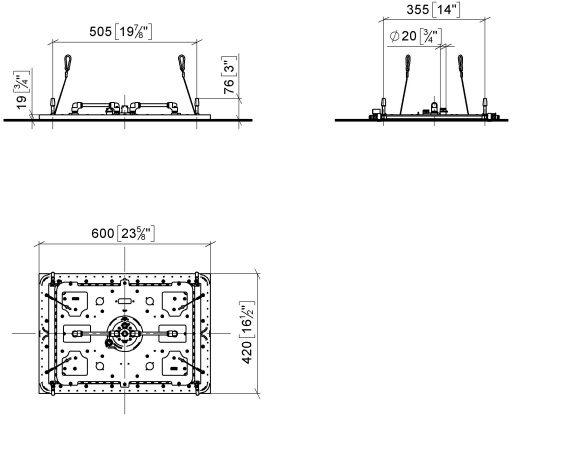

**SERENITY SKY Rain panel for recessed ceiling installation - Brushed
Champagne (22kt Gold)**

41 770 979

- exposed trim parts
- Rain panel with 2 different spray modes
- PURIFY RAIN, 175 x 175 mm, max. flow rate 10 l/min (at 3 bar)
- FULL RAIN, 455 x 315 mm, max. flow rate 14 l/min (at 3 bar)
- Rain panel, 600 x 420 mm
- min. recess depth 150 mm
- weight 15kg
- feed pipe (hot/cold): 2x DN 20
- with anti-scale system
- Recommended control element: xTool
- Not suitable for use in a steam room.

Required miscellaneous

SERENITY SKY Concealed ceiling installation box - 35 770 970 90

- concealed rough parts
- 2x female thread 1/2" connections
- flush-mounted reflection box, 662 x 482 mm, RAL 9003, Signal White
- min. recess depth 150 mm
- weight 15kg
- Recommended control element: xTool

SERENITY SKY Rain panel for recessed ceiling installation - Brushed Champagne (22kt Gold)

41 770 979
mm [inches]
1:10

Flow rate chart

SERENITY SKY Rain panel for recessed ceiling installation - Brushed Champagne (22kt Gold)