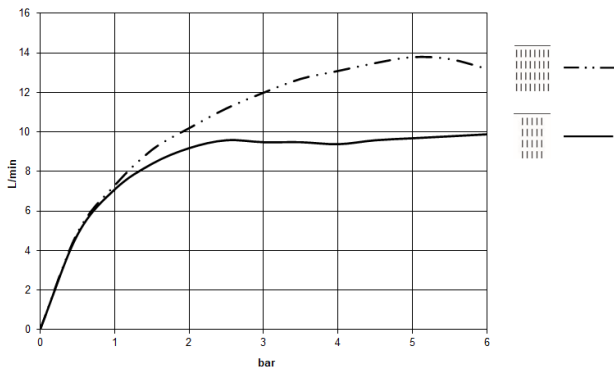

**SERENITY SKY Rain panel for recessed ceiling installation - Brushed
Champagne (22kt Gold)**

41 770 979

- exposed trim parts
- Rain panel with 2 different spray modes
- PURIFY RAIN, 175 x 175 mm, max. flow rate 10 l/min (at 3 bar)
- FULL RAIN, 455 x 315 mm, max. flow rate 14 l/min (at 3 bar)
- Rain panel, 600 x 420 mm
- min. recess depth 150 mm
- weight 15kg
- feed pipe (hot/cold): 2x DN 20
- with anti-scale system
- Recommended control element: xTool
- Not suitable for use in a steam room.

Required miscellaneous

SERENITY SKY Concealed ceiling installation box - 35 770 970 90

- concealed rough parts
- 2x female thread 1/2" connections
- flush-mounted reflection box, 662 x 482 mm, RAL 9003, Signal White
- min. recess depth 150 mm
- weight 15kg
- Recommended control element: xTool

SERENITY SKY Rain panel for recessed ceiling installation - Brushed Champagne (22kt Gold)

41 770 979
mm [inches]
1:10

Flow rate chart

SERENITY SKY Rain panel for recessed ceiling installation - Brushed Champagne (22kt Gold)