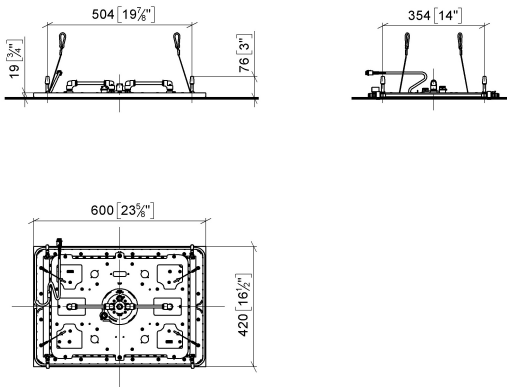

SERENITY SKY Rain panel for recessed ceiling installation with light - Champagne (22kt Gold)

41 771 979
mm [inches]
1:10