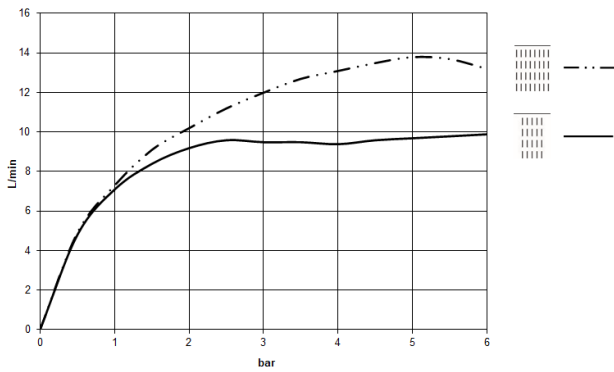

#### **SERENITY SKY Concealed ceiling installation box with light -** 35 771 970 90

- concealed rough parts
- flush-mounted reflection box, 662 x 482 mm, RAL 9003, Signal White
- 2x female thread 1/2" connections
- min. recess depth 150 mm
- weight 15kg
- Supply pipe 7 m
- Input 100-240V AC 50-60Hz
- Output 24V DC SELV / Class II
- ZigBee Light Link RGBW controller
- Provided by customer: Zigbee gateway

## Flow rate chart