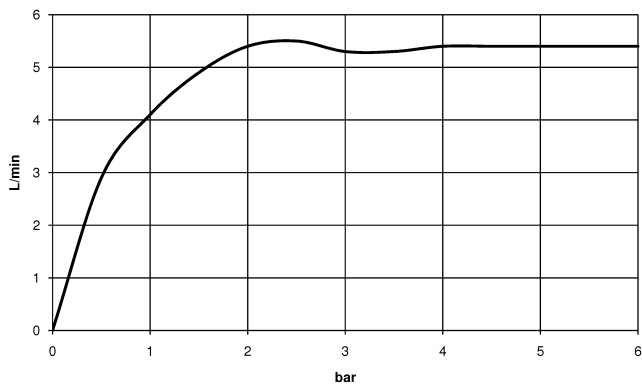

Washstand fitting with electronic opening and closing function without pop-up waste - Brushed Platinum

TARA

44 521 660

Fits: TARA, META

- 165mm projection
- Infrared sensor technology
- height of mixer 310 mm
- height up to aerator 199 mm
- hole diameter 35 mm
- fixed spout
- max. flow 5.7 l/min
- circular, air-enriched flow
- suitable for thermal disinfection
- Automatic shut-off after pre-set time is reached
- Indirect temperature control (undercounter)
- Control box included
- Adjustable sensor detection range
- Battery or plug-in power supply operated (batteries not included)
- 4x AA (1.5V) batteries required
- lead-free
- 1x screw-in M 8 x 1 pressure hose, leak-tested
- This product can help a building meet the requirements of Green Building Rating Systems, e.g. LEED®, BREEAM®, DGNB
- WRAS 2211011

44 521 660

mm [inches]

1:5

Flow rate chart

Certificates

Belgaqua_23-210- 27_1. LGA_38245. WRAS_2211011. GDV_0400278.

Washstand fitting with electronic opening and closing function without pop-up waste - Brushed Platinum