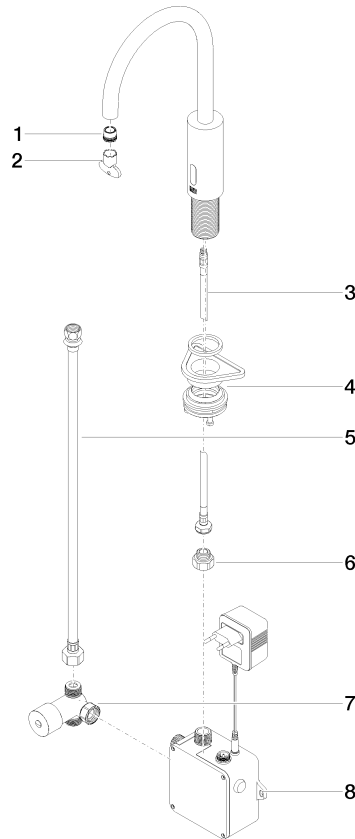

Washstand fitting with electronic opening and closing function without pop-up waste - Brushed Platinum

TARA

44 521 660

Fits: TARA, META

- 165mm projection
- Infrared sensor technology
- height of mixer 310 mm
- height up to aerator 199 mm
- hole diameter 35 mm
- fixed spout
- max. flow 5.7 l/min
- circular, air-enriched flow
- suitable for thermal disinfection
- Automatic shut-off after pre-set time is reached
- Indirect temperature control (undercounter)
- Control box included
- Adjustable sensor detection range
- Battery or plug-in power supply operated (batteries not included)
- 4x AA (1.5V) batteries required
- lead-free
- 1x screw-in M 8 x 1 pressure hose, leak-tested
- This product can help a building meet the requirements of Green Building Rating Systems, e.g. LEED®, BREEAM®, DGNB
- WRAS 2211011

44 521 660

mm [inches]

1:5

Flow rate chart

Certificates

Belgaqua_23-210- 27_1. LGA_38245. WRAS_2211011. GDV_0400278.

Washstand fitting with electronic opening and closing function without pop-up waste - Brushed Platinum

TARA

44 521 660
Parts for other
finishes can be found
here: Chrome

Spare parts list

No.	Item Number	Name	Quantity used	Delivery time
1	09 29 03 126 90	aerator	1	2
2	90 30 09 028 00 90	key	1	2
3	04 30 04 100 00 90	hose	1	2
4	04 23 10 044 08 90	fixing set	1	2
5	12 506 970 90	High pressure hoses -	1	2
6	09 24 03 185-00	nipple	1	10
7	90 30 50 081 00 90	valve	1	2
8	90 10 01 247 00 90	valve box	1	10