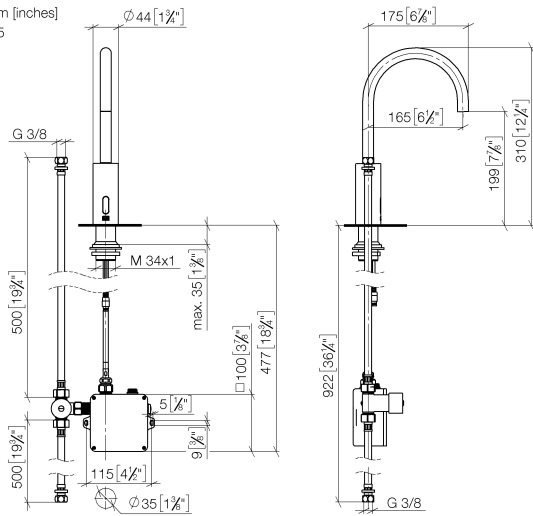

Washstand fitting with electronic opening and closing function without pop-up waste - Brushed Platinum

TARA

44 521 660

Fits: TARA, META

- 165mm projection
- Infrared sensor technology
- height of mixer 310 mm
- height up to aerator 199 mm
- hole diameter 35 mm
- fixed spout
- max. flow 5.7 l/min
- circular, air-enriched flow
- suitable for thermal disinfection
- Automatic shut-off after pre-set time is reached
- Indirect temperature control (undercounter)
- Control box included
- Adjustable sensor detection range
- Battery or plug-in power supply operated (batteries not included)
- 4x AA (1.5V) batteries required
- lead-free
- 1x screw-in M 8 x 1 pressure hose, leak-tested
- This product can help a building meet the requirements of Green Building Rating Systems, e.g. LEED®, BREEAM®, DGNB
- WRAS 2211011

Batteries not included

	Brushed Platinum	44 521 660-06
	Chrome	44 521 660-00
	Platinum	44 521 660-08
	Dark Chrome	44 521 660-19
	Light Gold	44 521 660-26
	Brushed Light Gold	44 521 660-27
	Brushed Durabronze (23kt Gold)	44 521 660-28
	Matte Black	44 521 660-33
	Brushed Bronze	44 521 660-42
	Brushed Champagne (22kt Gold)	44 521 660-46
	Champagne (22kt Gold)	44 521 660-47
	Brushed Chrome	44 521 660-93
	Brushed Dark Platinum	44 521 660-99

44 521 660

mm [inches]

1:5

Flow rate chart

Certificates

Belgaqua_23-210- 27_1. LGA_38245. WRAS_2211011. GDV_0400278.

Washstand fitting with electronic opening and closing function without pop-up waste - Brushed Platinum

TARA

44 521 660
Parts for other
finishes can be found
here: Chrome

Spare parts list

No.	Item Number	Name	Quantity used	Delivery time
1	09 29 03 126 90	aerator	1	2
2	90 30 09 028 00 90	key	1	2
3	04 30 04 100 00 90	hose	1	2
4	04 23 10 044 08 90	fixing set	1	2
5	12 506 970 90	High pressure hoses -	1	2
6	09 24 03 185-00	nipple	1	10
7	90 30 50 081 00 90	valve	1	2
8	90 10 01 247 00 90	valve box	1	10