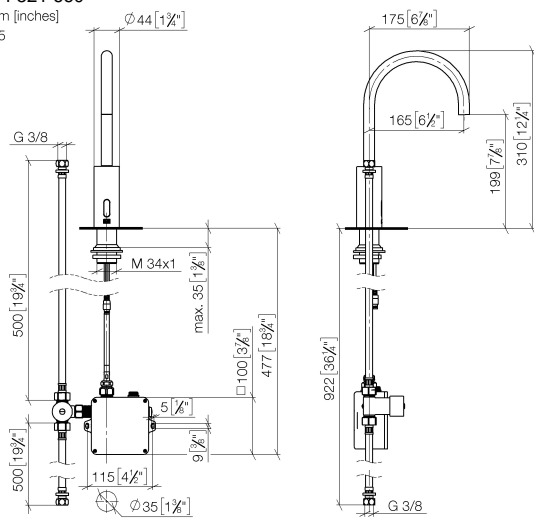

Washstand fitting with electronic opening and closing function without pop-up waste - Platinum

TARA

44 521 660

Fits: TARA, META

- 165mm projection
- Infrared sensor technology
- height of mixer 310 mm
- height up to aerator 199 mm
- hole diameter 35 mm
- fixed spout
- max. flow 5.7 l/min
- circular, air-enriched flow
- suitable for thermal disinfection
- Automatic shut-off after pre-set time is reached
- Indirect temperature control (undercounter)
- Control box included
- Adjustable sensor detection range
- Battery or plug-in power supply operated (batteries not included)
- 4x AA (1.5V) batteries required
- lead-free
- 1x screw-in M 8 x 1 pressure hose, leak-tested
- This product can help a building meet the requirements of Green Building Rating Systems, e.g. LEED®, BREEAM®, DGNB
- WRAS 2211011

Washstand fitting with electronic opening and closing function without pop-up waste - Platinum

TARA

44 521 660

mm [inches]

1:5

Flow rate chart

Certificates

Belgaqua_23-210- 27_1. LGA_38245. WRAS_2211011. GDV_0400278.

44 521 660
Parts for other
finishes can be found
here: [Chrome](#)

Spare parts list

No.	Item Number	Name	Quantity used	Delivery time
1	09 29 03 126 90	aerator	1	2
2	90 30 09 028 00 90	key	1	2
3	04 30 04 100 00 90	hose	1	2
4	04 23 10 044 08 90	fixing set	1	2
5	12 506 970 90	High pressure hoses -	1	2
6	09 24 03 185-00	nipple	1	10
7	90 30 50 081 00 90	valve	1	2
8	90 10 01 247 00 90	valve box	1	10