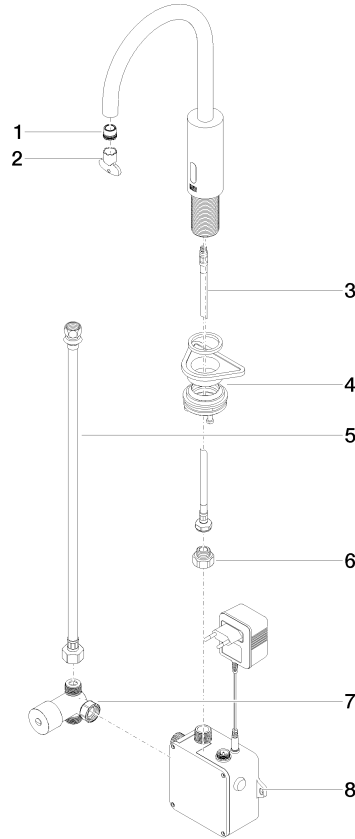

Washstand fitting with electronic opening and closing function without pop-up waste - Platinum

TARA

44 521 660

Fits: TARA, META

- 165mm projection
- Infrared sensor technology
- height of mixer 310 mm
- height up to aerator 199 mm
- hole diameter 35 mm
- fixed spout
- max. flow 5.7 l/min
- circular, air-enriched flow
- suitable for thermal disinfection
- Automatic shut-off after pre-set time is reached
- Indirect temperature control (undercounter)
- Control box included
- Adjustable sensor detection range
- Battery or plug-in power supply operated (batteries not included)
- 4x AA (1.5V) batteries required
- lead-free
- 1x screw-in M 8 x 1 pressure hose, leak-tested
- This product can help a building meet the requirements of Green Building Rating Systems, e.g. LEED®, BREEAM®, DGNB
- WRAS 2211011

Batteries not included

	Platinum	44 521 660-08
	Chrome	44 521 660-00
	Brushed Platinum	44 521 660-06
	Dark Chrome	44 521 660-19
	Light Gold	44 521 660-26
	Brushed Light Gold	44 521 660-27
	Brushed Durabronze (23kt Gold)	44 521 660-28
	Matte Black	44 521 660-33
	Brushed Bronze	44 521 660-42
	Brushed Champagne (22kt Gold)	44 521 660-46
	Champagne (22kt Gold)	44 521 660-47
	Brushed Chrome	44 521 660-93
	Brushed Dark Platinum	44 521 660-99

Washstand fitting with electronic opening and closing function without pop-up waste - Platinum

TARA

44 521 660

mm [inches]

1:5

Flow rate chart

Certificates

Belgaqua_23-210- 27_1. LGA_38245. WRAS_2211011. GDV_0400278.

44 521 660
Parts for other
finishes can be found
here: [Chrome](#)

Spare parts list

No.	Item Number	Name	Quantity used	Delivery time
1	09 29 03 126 90	aerator	1	2
2	90 30 09 028 00 90	key	1	2
3	04 30 04 100 00 90	hose	1	2
4	04 23 10 044 08 90	fixing set	1	2
5	12 506 970 90	High pressure hoses -	1	2
6	09 24 03 185-00	nipple	1	10
7	90 30 50 081 00 90	valve	1	2
8	90 10 01 247 00 90	valve box	1	10