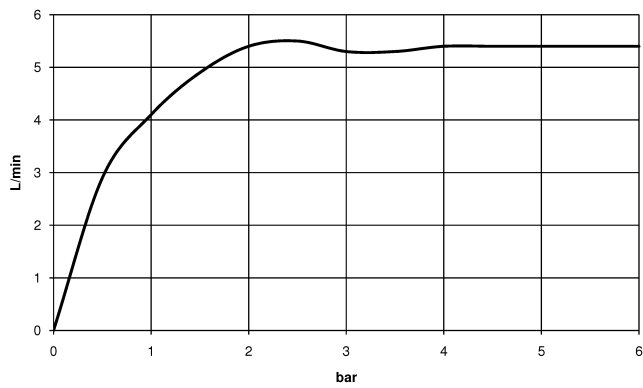

Washstand fitting with electronic opening and closing function without pop-up waste - Platinum

TARA

44 521 660

mm [inches]

1:5

Flow rate chart

Certificates

Belgaqua_23-210- 27_1. LGA_38245. WRAS_2211011. GDV_0400278.