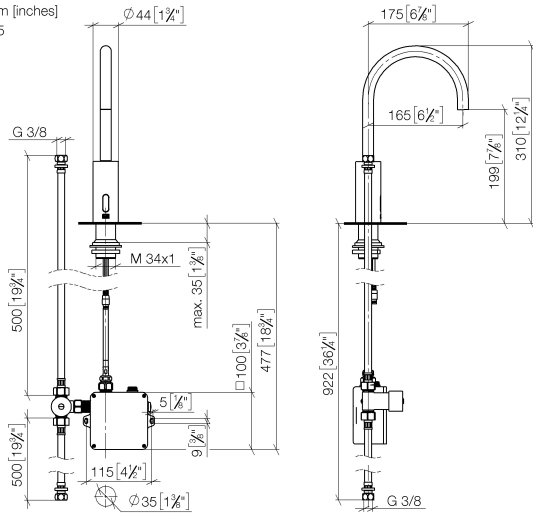

Washstand fitting with electronic opening and closing function without pop-up waste - Brushed Bronze

TARA

44 521 660

Fits: TARA, META

- 165mm projection
- Infrared sensor technology
- height of mixer 310 mm
- height up to aerator 199 mm
- hole diameter 35 mm
- fixed spout
- max. flow 5.7 l/min
- circular, air-enriched flow
- suitable for thermal disinfection
- Automatic shut-off after pre-set time is reached
- Indirect temperature control (undercounter)
- Control box included
- Adjustable sensor detection range
- Battery or plug-in power supply operated (batteries not included)
- 4x AA (1.5V) batteries required
- lead-free
- 1x screw-in M 8 x 1 pressure hose, leak-tested
- This product can help a building meet the requirements of Green Building Rating Systems, e.g. LEED®, BREEAM®, DGNB
- WRAS 2211011

Batteries not included

	Brushed Bronze	44 521 660-42
	Chrome	44 521 660-00
	Brushed Platinum	44 521 660-06
	Platinum	44 521 660-08
	Dark Chrome	44 521 660-19
	Light Gold	44 521 660-26
	Brushed Light Gold	44 521 660-27
	Brushed Durabronze (23kt Gold)	44 521 660-28
	Matte Black	44 521 660-33
	Brushed Champagne (22kt Gold)	44 521 660-46
	Champagne (22kt Gold)	44 521 660-47
	Brushed Chrome	44 521 660-93
	Brushed Dark Platinum	44 521 660-99

44 521 660

mm [inches]

1:5

Flow rate chart

Certificates

Belgaqua_23-210- WRAS_2211011. GDV_0400278.
27_1.

44 521 660
Parts for other
finishes can be found
here: [Chrome](#)

Spare parts list

No.	Item Number	Name	Quantity used	Delivery time
1	09 29 03 126 90	aerator	1	2
2	90 30 09 028 00 90	key	1	2
3	04 30 04 100 00 90	hose	1	2
4	04 23 10 044 08 90	fixing set	1	2
5	12 506 970 90	High pressure hoses -	1	2
6	09 24 03 185-00	nipple	1	10
7	90 30 50 081 00 90	valve	1	2
8	90 10 01 247 00 90	valve box	1	10