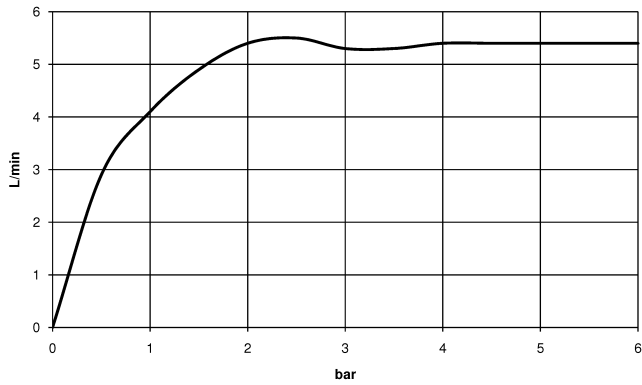

Washstand fitting with electronic opening and closing function without pop-up waste - Brushed Bronze

TARA

44 521 660

Fits: TARA, META

- 165mm projection
- Infrared sensor technology
- height of mixer 310 mm
- height up to aerator 199 mm
- hole diameter 35 mm
- fixed spout
- max. flow 5.7 l/min
- circular, air-enriched flow
- suitable for thermal disinfection
- Automatic shut-off after pre-set time is reached
- Indirect temperature control (undercounter)
- Control box included
- Adjustable sensor detection range
- Battery or plug-in power supply operated (batteries not included)
- 4x AA (1.5V) batteries required
- lead-free
- 1x screw-in M 8 x 1 pressure hose, leak-tested
- This product can help a building meet the requirements of Green Building Rating Systems, e.g. LEED®, BREEAM®, DGNB
- WRAS 2211011

44 521 660

mm [inches]

1:5

Flow rate chart

Certificates

Belgaqua_23-210- WRAS_2211011. GDV_0400278.
27_1.

44 521 660
Parts for other
finishes can be found
here: [Chrome](#)

Spare parts list