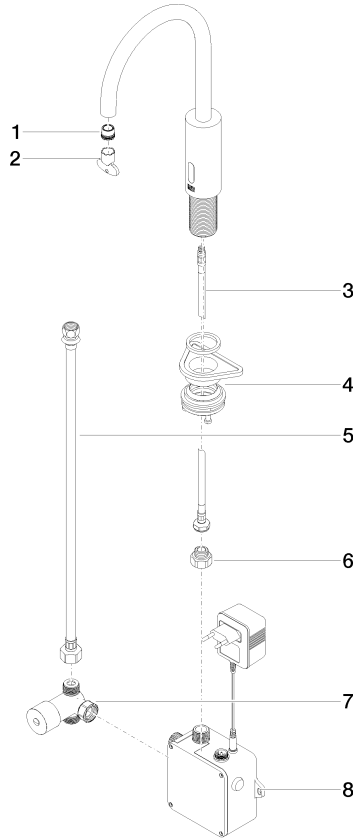

Washstand fitting with electronic opening and closing function without pop-up waste - Brushed Bronze

TARA

44 521 660

Fits: TARA, META

- 165mm projection
- Infrared sensor technology
- height of mixer 310 mm
- height up to aerator 199 mm
- hole diameter 35 mm
- fixed spout
- max. flow 5.7 l/min
- circular, air-enriched flow
- suitable for thermal disinfection
- Automatic shut-off after pre-set time is reached
- Indirect temperature control (undercounter)
- Control box included
- Adjustable sensor detection range
- Battery or plug-in power supply operated (batteries not included)
- 4x AA (1.5V) batteries required
- lead-free
- 1x screw-in M 8 x 1 pressure hose, leak-tested
- This product can help a building meet the requirements of Green Building Rating Systems, e.g. LEED®, BREEAM®, DGNB
- WRAS 2211011

Batteries not included

	Brushed Bronze	44 521 660-42
	Chrome	44 521 660-00
	Brushed Platinum	44 521 660-06
	Platinum	44 521 660-08
	Dark Chrome	44 521 660-19
	Light Gold	44 521 660-26
	Brushed Light Gold	44 521 660-27
	Brushed Durabronze (23kt Gold)	44 521 660-28
	Matte Black	44 521 660-33
	Brushed Champagne (22kt Gold)	44 521 660-46
	Champagne (22kt Gold)	44 521 660-47
	Brushed Chrome	44 521 660-93
	Brushed Dark Platinum	44 521 660-99

44 521 660

mm [inches]

1:5

Flow rate chart

Certificates

Belgaqua_23-210- WRAS_2211011. GDV_0400278.
27_1.

44 521 660
Parts for other
finishes can be found
here: [Chrome](#)

Spare parts list

No.	Item Number	Name	Quantity used	Delivery time
1	09 29 03 126 90	aerator	1	2
2	90 30 09 028 00 90	key	1	2
3	04 30 04 100 00 90	hose	1	2
4	04 23 10 044 08 90	fixing set	1	2
5	12 506 970 90	High pressure hoses -	1	2
6	09 24 03 185-00	nipple	1	10
7	90 30 50 081 00 90	valve	1	2
8	90 10 01 247 00 90	valve box	1	10