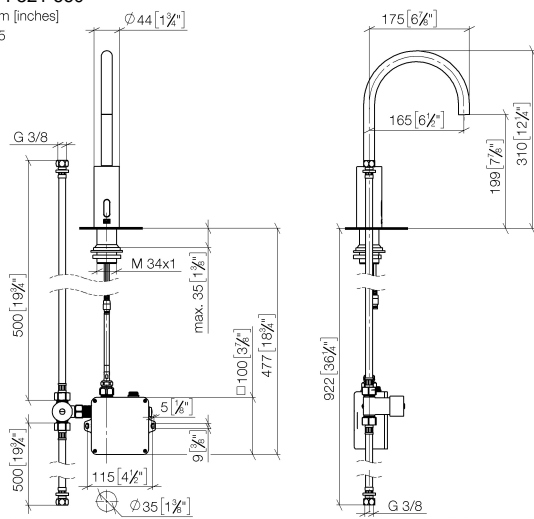

Washstand fitting with electronic opening and closing function without pop-up waste - Brushed Champagne (22kt Gold)

TARA

44 521 660

Fits: TARA, META

- 165mm projection
- Infrared sensor technology
- height of mixer 310 mm
- height up to aerator 199 mm
- hole diameter 35 mm
- fixed spout
- max. flow 5.7 l/min
- circular, air-enriched flow
- suitable for thermal disinfection
- Automatic shut-off after pre-set time is reached
- Indirect temperature control (undercounter)
- Control box included
- Adjustable sensor detection range
- Battery or plug-in power supply operated (batteries not included)
- 4x AA (1.5V) batteries required
- lead-free
- 1x screw-in M 8 x 1 pressure hose, leak-tested
- This product can help a building meet the requirements of Green Building Rating Systems, e.g. LEED®, BREEAM®, DGNB
- WRAS 2211011

Batteries not included

	Brushed Champagne (22kt Gold)	44 521 660-46
	Chrome	44 521 660-00
	Brushed Platinum	44 521 660-06
	Platinum	44 521 660-08
	Dark Chrome	44 521 660-19
	Light Gold	44 521 660-26
	Brushed Light Gold	44 521 660-27
	Brushed Durabronze (23kt Gold)	44 521 660-28
	Matte Black	44 521 660-33
	Brushed Bronze	44 521 660-42
	Champagne (22kt Gold)	44 521 660-47
	Brushed Chrome	44 521 660-93
	Brushed Dark Platinum	44 521 660-99

44 521 660

mm [inches]

1:5

Flow rate chart

Certificates

Belgaqua_23-210- 27_1. LGA_38245. WRAS_2211011. GDV_0400278.

Washstand fitting with electronic opening and closing function without pop-up waste - Brushed Champagne (22kt Gold)

TARA

44 521 660
Parts for other
finishes can be found
here: Chrome

Spare parts list

No.	Item Number	Name	Quantity used	Delivery time
1	09 29 03 126 90	aerator	1	2
2	90 30 09 028 00 90	key	1	2
3	04 30 04 100 00 90	hose	1	2
4	04 23 10 044 08 90	fixing set	1	2
5	12 506 970 90	High pressure hoses -	1	2
6	09 24 03 185-00	nipple	1	10
7	90 30 50 081 00 90	valve	1	2
8	90 10 01 247 00 90	valve box	1	10