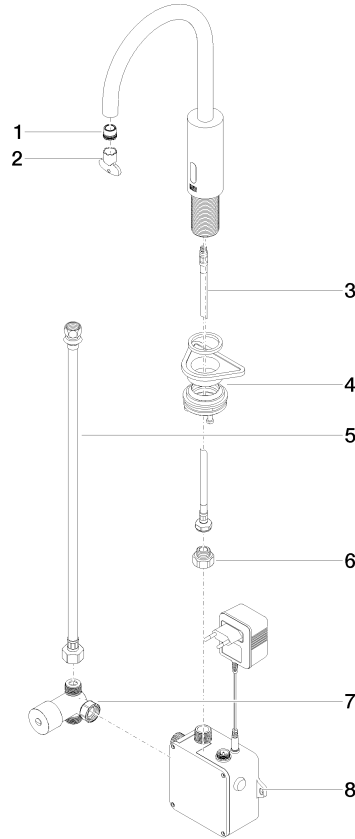

Washstand fitting with electronic opening and closing function without pop-up waste - Brushed Champagne (22kt Gold)

TARA

44 521 660

Fits: TARA, META

- 165mm projection
- Infrared sensor technology
- height of mixer 310 mm
- height up to aerator 199 mm
- hole diameter 35 mm
- fixed spout
- max. flow 5.7 l/min
- circular, air-enriched flow
- suitable for thermal disinfection
- Automatic shut-off after pre-set time is reached
- Indirect temperature control (undercounter)
- Control box included
- Adjustable sensor detection range
- Battery or plug-in power supply operated (batteries not included)
- 4x AA (1.5V) batteries required
- lead-free
- 1x screw-in M 8 x 1 pressure hose, leak-tested
- This product can help a building meet the requirements of Green Building Rating Systems, e.g. LEED®, BREEAM®, DGNB
- WRAS 2211011

44 521 660

mm [inches]

1:5

Flow rate chart

Certificates

Belgaqua_23-210- 27_1. LGA_38245. WRAS_2211011. GDV_0400278.

Washstand fitting with electronic opening and closing function without pop-up waste - Brushed Champagne (22kt Gold)

TARA

44 521 660
Parts for other
finishes can be found
here: Chrome

Spare parts list

No.	Item Number	Name	Quantity used	Delivery time
1	09 29 03 126 90	aerator	1	2
2	90 30 09 028 00 90	key	1	2
3	04 30 04 100 00 90	hose	1	2
4	04 23 10 044 08 90	fixing set	1	2
5	12 506 970 90	High pressure hoses -	1	2
6	09 24 03 185-00	nipple	1	10
7	90 30 50 081 00 90	valve	1	2
8	90 10 01 247 00 90	valve box	1	10