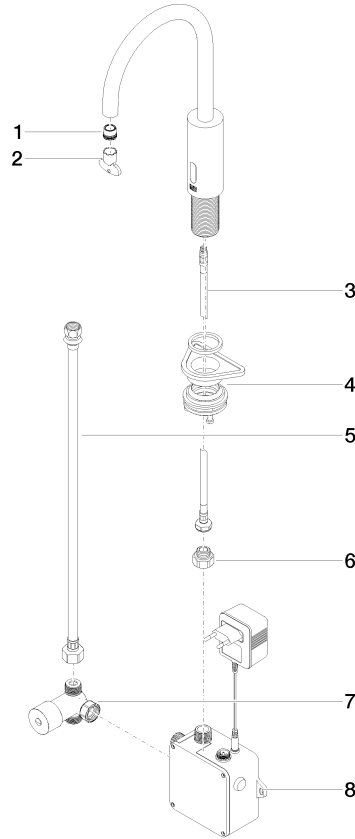

Washstand fitting with electronic opening and closing function without pop-up waste - Champagne (22kt Gold)

TARA

44 521 660

Fits: TARA, META

- 165mm projection
- Infrared sensor technology
- height of mixer 310 mm
- height up to aerator 199 mm
- hole diameter 35 mm
- fixed spout
- max. flow 5.7 l/min
- circular, air-enriched flow
- suitable for thermal disinfection
- Automatic shut-off after pre-set time is reached
- Indirect temperature control (undercounter)
- Control box included
- Adjustable sensor detection range
- Battery or plug-in power supply operated (batteries not included)
- 4x AA (1.5V) batteries required
- lead-free
- 1x screw-in M 8 x 1 pressure hose, leak-tested
- This product can help a building meet the requirements of Green Building Rating Systems, e.g. LEED®, BREEAM®, DGNB
- WRAS 2211011

Washstand fitting with electronic opening and closing function without pop-up waste - Champagne (22kt Gold)

TARA

44 521 660

mm [inches]

1:5

Flow rate chart

Certificates

Belgaqua_23-210- 27_1. LGA_38245. WRAS_2211011. GDV_0400278.

44 521 660
Parts for other
finishes can be found
here: Chrome

Spare parts list

No.	Item Number	Name	Quantity used	Delivery time
1	09 29 03 126 90	aerator	1	2
2	90 30 09 028 00 90	key	1	2
3	04 30 04 100 00 90	hose	1	2
4	04 23 10 044 08 90	fixing set	1	2
5	12 506 970 90	High pressure hoses -	1	2
6	09 24 03 185-00	nipple	1	10
7	90 30 50 081 00 90	valve	1	2
8	90 10 01 247 00 90	valve box	1	10