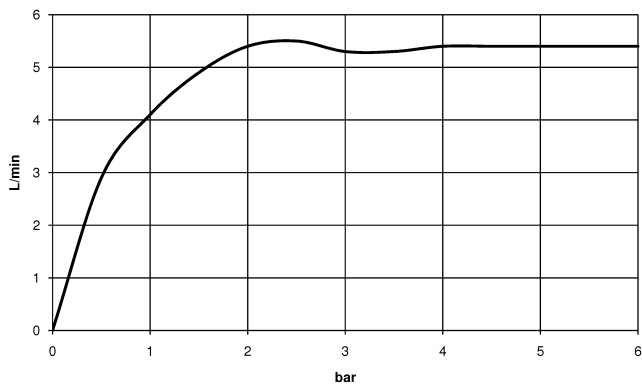

Washstand fitting with electronic opening and closing function without pop-up waste - Champagne (22kt Gold)

TARA

44 521 660

Fits: TARA, META

- 165mm projection
- Infrared sensor technology
- height of mixer 310 mm
- height up to aerator 199 mm
- hole diameter 35 mm
- fixed spout
- max. flow 5.7 l/min
- circular, air-enriched flow
- suitable for thermal disinfection
- Automatic shut-off after pre-set time is reached
- Indirect temperature control (undercounter)
- Control box included
- Adjustable sensor detection range
- Battery or plug-in power supply operated (batteries not included)
- 4x AA (1.5V) batteries required
- lead-free
- 1x screw-in M 8 x 1 pressure hose, leak-tested
- This product can help a building meet the requirements of Green Building Rating Systems, e.g. LEED®, BREEAM®, DGNB
- WRAS 2211011

Washstand fitting with electronic opening and closing function without pop-up waste - Champagne (22kt Gold)

TARA

44 521 660

mm [inches]

1:5

Flow rate chart

Certificates

Belgaqua_23-210- 27_1. LGA_38245. WRAS_2211011. GDV_0400278.