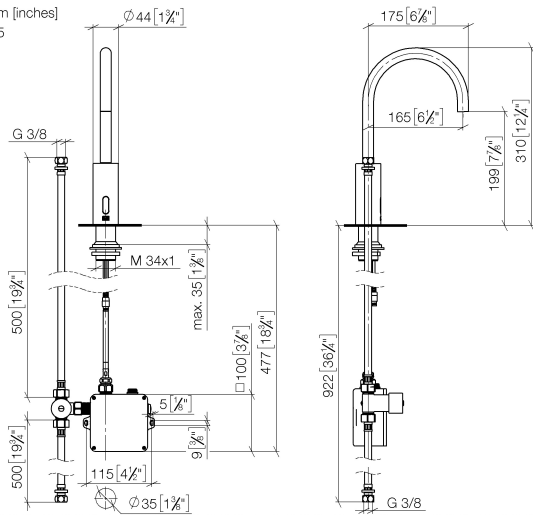

Washstand fitting with electronic opening and closing function without pop-up waste - Champagne (22kt Gold)

TARA

44 521 660

Fits: TARA, META

- 165mm projection
- Infrared sensor technology
- height of mixer 310 mm
- height up to aerator 199 mm
- hole diameter 35 mm
- fixed spout
- max. flow 5.7 l/min
- circular, air-enriched flow
- suitable for thermal disinfection
- Automatic shut-off after pre-set time is reached
- Indirect temperature control (undercounter)
- Control box included
- Adjustable sensor detection range
- Battery or plug-in power supply operated (batteries not included)
- 4x AA (1.5V) batteries required
- lead-free
- 1x screw-in M 8 x 1 pressure hose, leak-tested
- This product can help a building meet the requirements of Green Building Rating Systems, e.g. LEED®, BREEAM®, DGNB
- WRAS 2211011

Washstand fitting with electronic opening and closing function without pop-up waste - Champagne (22kt Gold)

TARA

44 521 660

mm [inches]

1:5

Flow rate chart

Certificates

Belgaqua_23-210- 27_1. LGA_38245. WRAS_2211011. GDV_0400278.

44 521 660
Parts for other
finishes can be found
here: Chrome

Spare parts list

No.	Item Number	Name	Quantity used	Delivery time
1	09 29 03 126 90	aerator	1	2
2	90 30 09 028 00 90	key	1	2
3	04 30 04 100 00 90	hose	1	2
4	04 23 10 044 08 90	fixing set	1	2
5	12 506 970 90	High pressure hoses -	1	2
6	09 24 03 185-00	nipple	1	10
7	90 30 50 081 00 90	valve	1	2
8	90 10 01 247 00 90	valve box	1	10