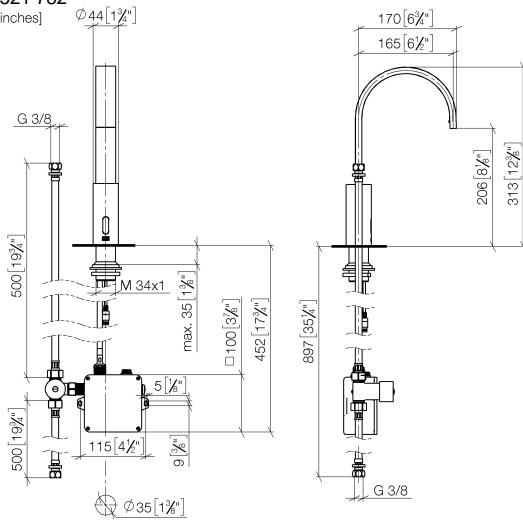

MEM Washstand fitting with electronic opening and closing function without pop-up waste - Matte Black

MEM

44 521 782

- 165mm projection
- Infrared sensor technology
- height of mixer 313 mm
- height up to aerator 206 mm
- hole diameter 35 mm
- fixed spout
- max. flow 5.7 l/min
- rectangular, air-enriched flow
- suitable for thermal disinfection
- Automatic shut-off after pre-set time is reached
- Indirect temperature control (undercounter)
- Control box included
- Adjustable sensor detection range
- Battery or plug-in power supply operated (batteries not included)
- 4x AA (1.5V) batteries required
- lead-free
- 1x screw-in M 8 x 1 pressure hose, leak-tested
- This product can help a building meet the requirements of Green Building Rating Systems, e.g. LEED®, BREEAM®, DGNB
- WRAS 2211011

MEM Washstand fitting with electronic opening and closing function without pop-up waste - Matte Black

MEM

44 521 782

mm [inches]
1:5

Flow rate chart

Certificates

Belgaqua_23-210- 27_1. LGA_38246. WRAS_2211011.

MEM Washstand fitting with electronic opening and closing function without pop-up waste - Matte Black

MEM

44 521 782
Parts for other finishes can be found here: [Chrome](#)

Spare parts list

No.	Item Number	Name	Quantity used	Delivery time
1	90 28 22 373 00-33	spout	1	30
2	09 14 10 132 90	seal	1	2
3	09 31 20 027 10-00	plug	1	10
4	04 30 04 100 00 90	hose	2	2
5	04 23 10 044 08 90	fixing set	1	2
6	12 506 970 90	High pressure hoses -	1	2
7	09 24 03 185-00	nipple	1	10
8	90 30 50 081 00 90	valve	1	2
9	90 10 01 247 00 90	valve box	1	10