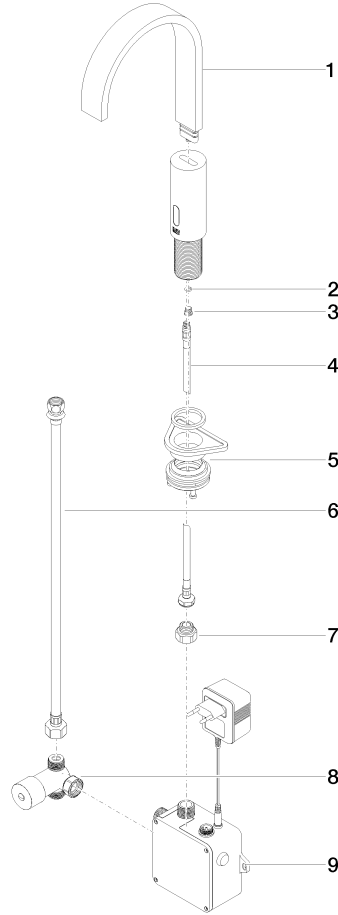

MEM Washstand fitting with electronic opening and closing function without pop-up waste - Matte Black

MEM

44 521 782

- 165mm projection
- Infrared sensor technology
- height of mixer 313 mm
- height up to aerator 206 mm
- hole diameter 35 mm
- fixed spout
- max. flow 5.7 l/min
- rectangular, air-enriched flow
- suitable for thermal disinfection
- Automatic shut-off after pre-set time is reached
- Indirect temperature control (undercounter)
- Control box included
- Adjustable sensor detection range
- Battery or plug-in power supply operated (batteries not included)
- 4x AA (1.5V) batteries required
- lead-free
- 1x screw-in M 8 x 1 pressure hose, leak-tested
- This product can help a building meet the requirements of Green Building Rating Systems, e.g. LEED®, BREEAM®, DGNB
- WRAS 2211011

MEM Washstand fitting with electronic opening and closing function without pop-up waste - Matte Black

MEM

44 521 782

mm [inches]
1:5

Flow rate chart

Certificates

Belgaqua_23-210- 27_1. LGA_38246. WRAS_2211011.

MEM Washstand fitting with electronic opening and closing function without pop-up waste - Matte Black

MEM

44 521 782
Parts for other finishes can be found here: [Chrome](#)

Spare parts list

No.	Item Number	Name	Quantity used	Delivery time
1	90 28 22 373 00-33	spout	1	30
2	09 14 10 132 90	seal	1	2
3	09 31 20 027 10-00	plug	1	10
4	04 30 04 100 00 90	hose	2	2
5	04 23 10 044 08 90	fixing set	1	2
6	12 506 970 90	High pressure hoses -	1	2
7	09 24 03 185-00	nipple	1	10
8	90 30 50 081 00 90	valve	1	2
9	90 10 01 247 00 90	valve box	1	10