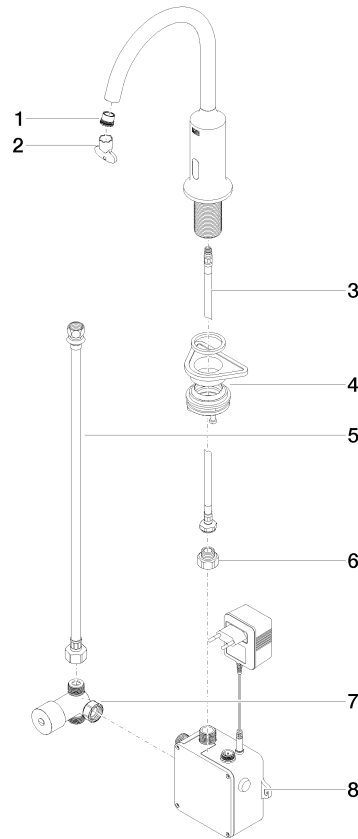

VAIA Washstand fitting with electronic opening and closing function without pop-up waste - Brushed Dark Platinum

VAIA

44 521 809

- Infrared sensor technology
- 167mm projection
- height of mixer 306 mm
- height up to aerator 221 mm
- hole diameter 35 mm
- fixed spout
- max. flow 5.7 l/min
- circular, air-enriched flow
- suitable for thermal disinfection
- Automatic shut-off after pre-set time is reached
- Indirect temperature control (undercounter)
- Control box included
- Adjustable sensor detection range
- Battery or plug-in power supply operated (batteries not included)
- 4x AA (1.5V) batteries required
- lead-free
- 1x screw-in M 8 x 1 pressure hose, leak-tested
- This product can help a building meet the requirements of Green Building Rating Systems, e.g. LEED®, BREEAM®, DGNB
- WRAS 2211011

Batteries not included

	Brushed Dark Platinum	44 521 809-99
	Chrome	44 521 809-00
	Brushed Platinum	44 521 809-06
	Platinum	44 521 809-08
	Dark Chrome	44 521 809-19
	Brushed Durabronze (23kt Gold)	44 521 809-28
	Matte Black	44 521 809-33
	Brushed Bronze	44 521 809-42
	Brushed Champagne (22kt Gold)	44 521 809-46
	Champagne (22kt Gold)	44 521 809-47
	Brushed Chrome	44 521 809-93

Flow rate chart

Certificates

Belgaqua_23-210- 27_1. LGA_38245. WRAS_2211011. GDV_0400278.

44 521 809
Parts for other
finishes can be found
here: [Chrome](#)

Spare parts list

No.	Item Number	Name	Quantity used	Delivery time
1	09 29 03 126 90	aerator	1	2
2	90 30 09 028 00 90	key	1	2
3	04 30 04 100 00 90	hose	1	2
4	04 23 10 044 08 90	fixing set	1	2
5	12 506 970 90	High pressure hoses -	1	2
6	09 24 03 185-00	nipple	1	10
7	90 30 50 081 00 90	valve	1	2
8	90 10 01 247 00 90	valve box	1	10