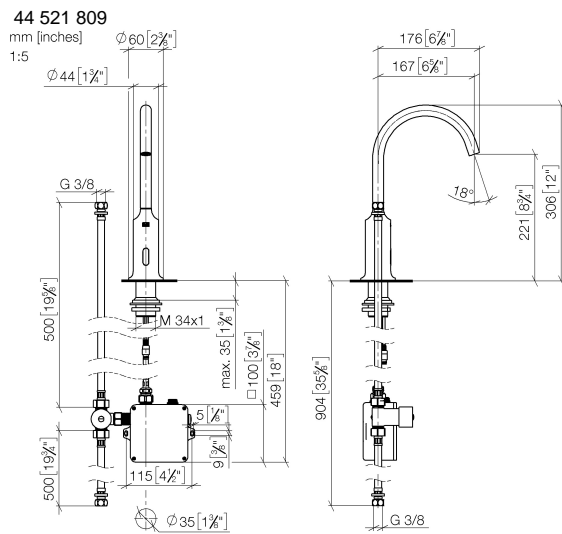

VAIA Washstand fitting with electronic opening and closing function without pop-up waste - Brushed Dark Platinum

VAIA

44 521 809

- Infrared sensor technology
- 167mm projection
- height of mixer 306 mm
- height up to aerator 221 mm
- hole diameter 35 mm
- fixed spout
- max. flow 5.7 l/min
- circular, air-enriched flow
- suitable for thermal disinfection
- Automatic shut-off after pre-set time is reached
- Indirect temperature control (undercounter)
- Control box included
- Adjustable sensor detection range
- Battery or plug-in power supply operated (batteries not included)
- 4x AA (1.5V) batteries required
- lead-free
- 1x screw-in M 8 x 1 pressure hose, leak-tested
- This product can help a building meet the requirements of Green Building Rating Systems, e.g. LEED®, BREEAM®, DGNB
- WRAS 2211011

Batteries not included

	Brushed Dark Platinum	44 521 809-99
	Chrome	44 521 809-00
	Brushed Platinum	44 521 809-06
	Platinum	44 521 809-08
	Dark Chrome	44 521 809-19
	Brushed Durabronze (23kt Gold)	44 521 809-28
	Matte Black	44 521 809-33
	Brushed Bronze	44 521 809-42
	Brushed Champagne (22kt Gold)	44 521 809-46
	Champagne (22kt Gold)	44 521 809-47
	Brushed Chrome	44 521 809-93

Flow rate chart

Certificates

Belgaqua_23-210- 27_1. LGA_38245. WRAS_2211011. GDV_0400278.

44 521 809
Parts for other
finishes can be found
here: [Chrome](#)

Spare parts list

No.	Item Number	Name	Quantity used	Delivery time
1	09 29 03 126 90	aerator	1	2
2	90 30 09 028 00 90	key	1	2
3	04 30 04 100 00 90	hose	1	2
4	04 23 10 044 08 90	fixing set	1	2
5	12 506 970 90	High pressure hoses -	1	2
6	09 24 03 185-00	nipple	1	10
7	90 30 50 081 00 90	valve	1	2
8	90 10 01 247 00 90	valve box	1	10