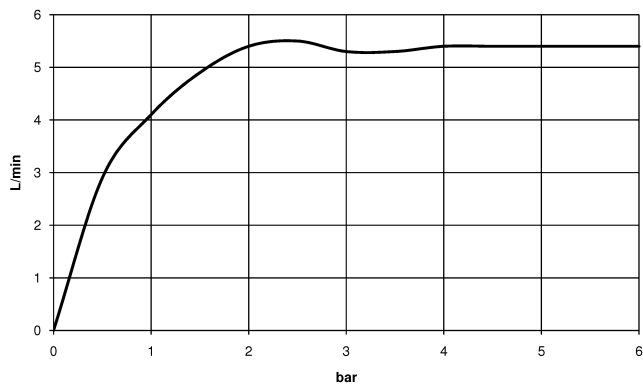

VAIA Washstand fitting with electronic opening and closing function without pop-up waste - Brushed Dark Platinum

VAIA

44 521 809

- Infrared sensor technology
- 167mm projection
- height of mixer 306 mm
- height up to aerator 221 mm
- hole diameter 35 mm
- fixed spout
- max. flow 5.7 l/min
- circular, air-enriched flow
- suitable for thermal disinfection
- Automatic shut-off after pre-set time is reached
- Indirect temperature control (undercounter)
- Control box included
- Adjustable sensor detection range
- Battery or plug-in power supply operated (batteries not included)
- 4x AA (1.5V) batteries required
- lead-free
- 1x screw-in M 8 x 1 pressure hose, leak-tested
- This product can help a building meet the requirements of Green Building Rating Systems, e.g. LEED®, BREEAM®, DGNB
- WRAS 2211011

Flow rate chart

Certificates

Belgaqua_23-210- 27_1. LGA_38245. WRAS_2211011. GDV_0400278.

44 521 809
Parts for other
finishes can be found
here: [Chrome](#)

Spare parts list

No.	Item Number	Name	Quantity used	Delivery time
1	09 29 03 126 90	aerator	1	2
2	90 30 09 028 00 90	key	1	2
3	04 30 04 100 00 90	hose	1	2
4	04 23 10 044 08 90	fixing set	1	2
5	12 506 970 90	High pressure hoses -	1	2
6	09 24 03 185-00	nipple	1	10
7	90 30 50 081 00 90	valve	1	2
8	90 10 01 247 00 90	valve box	1	10