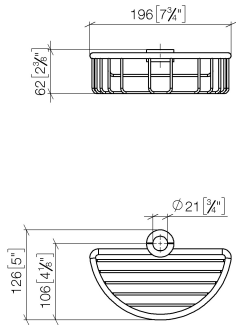

**Shower basket for subsequent mounting on riser - Brushed Platinum**

IMO

82 290 970

- width 200mm
- height 62 mm
- 125mm projection

Fits: IMO, LULU, MADISON, MEM, TARA, CL.1, LISSÉ, VAIA, META, CYO

	Brushed Platinum	82 290 970-06
	Chrome	82 290 970-00
	Platinum	82 290 970-08
	Durabress (23kt Gold)	82 290 970-09
	Dark Chrome	82 290 970-19
	Light Gold	82 290 970-26
	Brushed Light Gold	82 290 970-27
	Brushed Durabress (23kt Gold)	82 290 970-28
	Matte Black	82 290 970-33
	Brushed Bronze	82 290 970-42
	Brushed Champagne (22kt Gold)	82 290 970-46
	Champagne (22kt Gold)	82 290 970-47
	Brushed Chrome	82 290 970-93
	Brushed Dark Platinum	82 290 970-99

82 290 970

mm [inches]

82 290 970

**Product version from 10/1/2023**

Parts for other  
finishes can be found  
here: [Chrome](#)