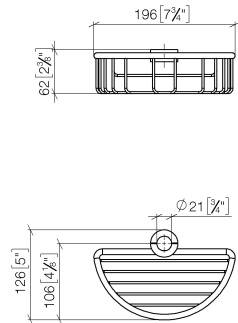

Shower basket for subsequent mounting on riser - Platinum

IMO

82 290 970

- width 200mm
- height 62 mm
- 125mm projection

Fits: IMO, LULU, MADISON, MEM, TARA, CL.1, LISSÉ, VAIA, META, CYO

	Platinum	82 290 970-08
	Chrome	82 290 970-00
	Brushed Platinum	82 290 970-06
	Durabress (23kt Gold)	82 290 970-09
	Dark Chrome	82 290 970-19
	Light Gold	82 290 970-26
	Brushed Light Gold	82 290 970-27
	Brushed Durabress (23kt Gold)	82 290 970-28
	Matte Black	82 290 970-33
	Brushed Bronze	82 290 970-42
	Brushed Champagne (22kt Gold)	82 290 970-46
	Champagne (22kt Gold)	82 290 970-47
	Brushed Chrome	82 290 970-93
	Brushed Dark Platinum	82 290 970-99

82 290 970

mm [inches]

82 290 970

Parts for other finishes can be found here: [Chrome](#)

Spare parts list

No.	Item Number	Name	Quantity used	Delivery time
1	09 30 30 054 90	screw	4	2
2	08 17 97 520-08	holder	1	60
3	08 18 40 520 90	sleeve	1	2
4	08 18 40 521 90	sleeve	1	2
5	08 18 90 908-08	basket	1	60