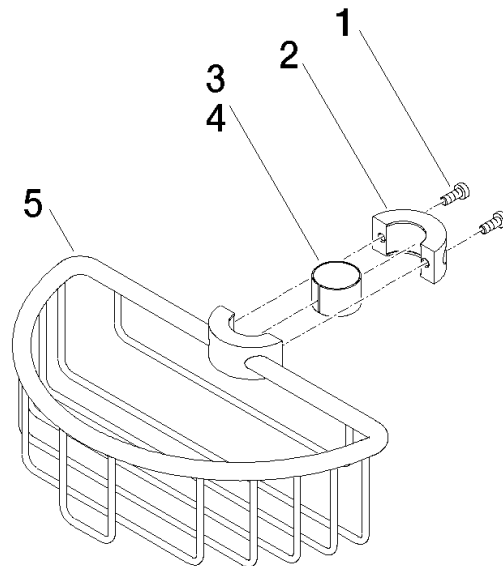

Shower basket for subsequent mounting on riser - Platinum

IMO

82 290 970

- width 200mm
- height 62 mm
- 125mm projection

Fits: IMO, LULU, MADISON, MEM, TARA, CL.1, LISSÉ, VAIA, META, CYO

	Platinum	82 290 970-08
	Chrome	82 290 970-00
	Brushed Platinum	82 290 970-06
	Durabress (23kt Gold)	82 290 970-09
	Dark Chrome	82 290 970-19
	Light Gold	82 290 970-26
	Brushed Light Gold	82 290 970-27
	Brushed Durabress (23kt Gold)	82 290 970-28
	Matte Black	82 290 970-33
	Brushed Bronze	82 290 970-42
	Brushed Champagne (22kt Gold)	82 290 970-46
	Champagne (22kt Gold)	82 290 970-47
	Brushed Chrome	82 290 970-93
	Brushed Dark Platinum	82 290 970-99

82 290 970

mm [inches]

82 290 970

Parts for other finishes can be found here: [Chrome](#)

Spare parts list

No.	Item Number	Name	Quantity used	Delivery time
1	09 30 30 054 90	screw	4	2
2	08 17 97 520-08	holder	1	60
3	08 18 40 520 90	sleeve	1	2
4	08 18 40 521 90	sleeve	1	2
5	08 18 90 908-08	basket	1	60