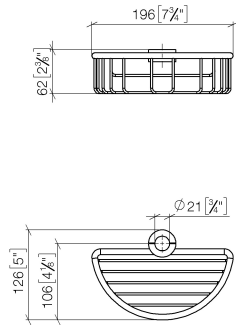

**Shower basket for subsequent mounting on riser - Durabross (23kt Gold)**

IMO

82 290 970

- width 200mm
- height 62 mm
- 125mm projection

Fits: IMO, LULU, MADISON, MEM, TARA, CL.1, LISSÉ, VAIA, META, CYO

	Durabross (23kt Gold)	82 290 970-09
	Chrome	82 290 970-00
	Brushed Platinum	82 290 970-06
	Platinum	82 290 970-08
	Dark Chrome	82 290 970-19
	Light Gold	82 290 970-26
	Brushed Light Gold	82 290 970-27
	Brushed Durabross (23kt Gold)	82 290 970-28
	Matte Black	82 290 970-33
	Brushed Bronze	82 290 970-42
	Brushed Champagne (22kt Gold)	82 290 970-46
	Champagne (22kt Gold)	82 290 970-47
	Brushed Chrome	82 290 970-93
	Brushed Dark Platinum	82 290 970-99

82 290 970

mm [inches]

82 290 970

Parts for other finishes can be found here: [Chrome](#)

### Spare parts list

No.	Item Number	Name	Quantity used	Delivery time
1	09 30 30 054 90	screw	4	2
2	08 17 97 520-09	holder	1	60
3	08 18 40 520 90	sleeve	1	2
4	08 18 40 521 90	sleeve	1	2
5	08 18 90 908-09	basket	1	60