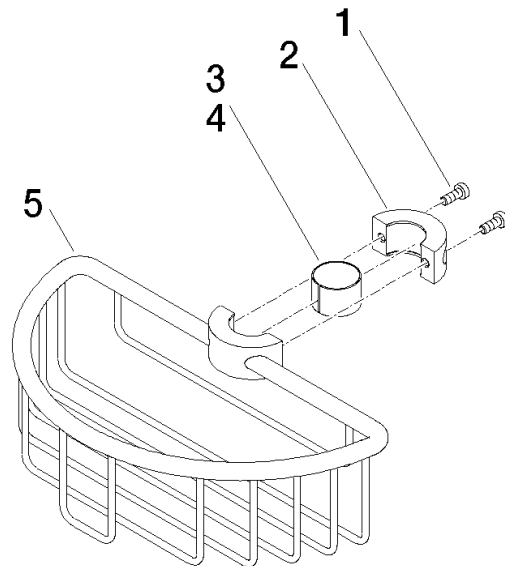

**Shower basket for subsequent mounting on riser - Durabross (23kt Gold)**

IMO

82 290 970

- width 200mm
- height 62 mm
- 125mm projection

Fits: IMO, LULU, MADISON, MEM, TARA, CL.1, LISSÉ, VAIA, META, CYO

	Durabross (23kt Gold)	82 290 970-09
	Chrome	82 290 970-00
	Brushed Platinum	82 290 970-06
	Platinum	82 290 970-08
	Dark Chrome	82 290 970-19
	Light Gold	82 290 970-26
	Brushed Light Gold	82 290 970-27
	Brushed Durabross (23kt Gold)	82 290 970-28
	Matte Black	82 290 970-33
	Brushed Bronze	82 290 970-42
	Brushed Champagne (22kt Gold)	82 290 970-46
	Champagne (22kt Gold)	82 290 970-47
	Brushed Chrome	82 290 970-93
	Brushed Dark Platinum	82 290 970-99

82 290 970

mm [inches]

82 290 970

Parts for other finishes can be found here: [Chrome](#)

### Spare parts list

No.	Item Number	Name	Quantity used	Delivery time
1	09 30 30 054 90	screw	4	2
2	08 17 97 520-09	holder	1	60
3	08 18 40 520 90	sleeve	1	2
4	08 18 40 521 90	sleeve	1	2
5	08 18 90 908-09	basket	1	60