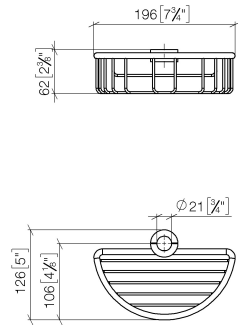

Shower basket for subsequent mounting on riser - Dark Chrome

IMO

82 290 970

- width 200mm
- height 62 mm
- 125mm projection

Fits: IMO, LULU, MADISON, MEM, TARA, CL.1, LISSÉ, VAIA, META, CYO

	Dark Chrome	82 290 970-19
	Chrome	82 290 970-00
	Brushed Platinum	82 290 970-06
	Platinum	82 290 970-08
	Durabronze (23kt Gold)	82 290 970-09
	Light Gold	82 290 970-26
	Brushed Light Gold	82 290 970-27
	Brushed Durabronze (23kt Gold)	82 290 970-28
	Matte Black	82 290 970-33
	Brushed Bronze	82 290 970-42
	Brushed Champagne (22kt Gold)	82 290 970-46
	Champagne (22kt Gold)	82 290 970-47
	Brushed Chrome	82 290 970-93
	Brushed Dark Platinum	82 290 970-99

82 290 970

mm [inches]

82 290 970

Parts for other
finishes can be found
here: [Chrome](#)