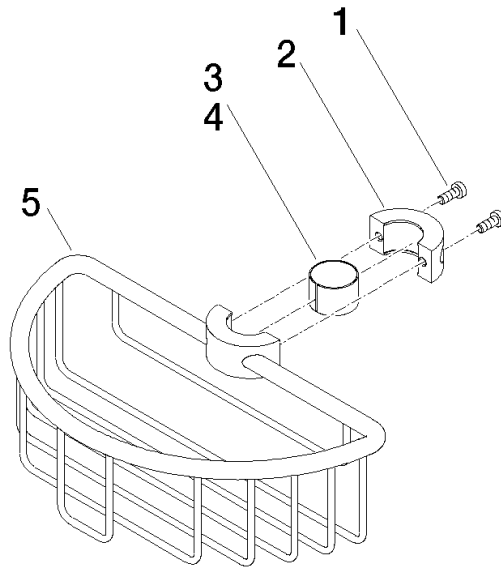

Shower basket for subsequent mounting on riser - Light Gold

IMO

82 290 970

- width 200mm
- height 62 mm
- 125mm projection

Fits: IMO, LULU, MADISON, MEM, TARA,
CL.1, LISSÉ, VAIA, META, CYO

	Light Gold	82 290 970-26
	Chrome	82 290 970-00
	Brushed Platinum	82 290 970-06
	Platinum	82 290 970-08
	Durabronze (23kt Gold)	82 290 970-09
	Dark Chrome	82 290 970-19
	Brushed Light Gold	82 290 970-27
	Brushed Durabronze (23kt Gold)	82 290 970-28
	Matte Black	82 290 970-33
	Brushed Bronze	82 290 970-42
	Brushed Champagne (22kt Gold)	82 290 970-46
	Champagne (22kt Gold)	82 290 970-47
	Brushed Chrome	82 290 970-93
	Brushed Dark Platinum	82 290 970-99

82 290 970

mm [inches]

82 290 970

Product version from 10/1/2023

Parts for other
finishes can be found
here: [Chrome](#)

Shower basket for subsequent mounting on riser - Light Gold

IMO

82 290 970

Spare parts list

Product version from 10/1/2023

No.	Item Number	Name	Quantity used	Delivery time
	09 30 30 054 90	screw	8	2