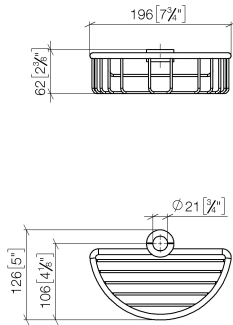

Shower basket for subsequent mounting on riser - Light Gold

IMO

82 290 970

- width 200mm
- height 62 mm
- 125mm projection

Fits: IMO, LULU, MADISON, MEM, TARA,
CL.1, LISSÉ, VAIA, META, CYO

	Light Gold	82 290 970-26
	Chrome	82 290 970-00
	Brushed Platinum	82 290 970-06
	Platinum	82 290 970-08
	Durabronze (23kt Gold)	82 290 970-09
	Dark Chrome	82 290 970-19
	Brushed Light Gold	82 290 970-27
	Brushed Durabronze (23kt Gold)	82 290 970-28
	Matte Black	82 290 970-33
	Brushed Bronze	82 290 970-42
	Brushed Champagne (22kt Gold)	82 290 970-46
	Champagne (22kt Gold)	82 290 970-47
	Brushed Chrome	82 290 970-93
	Brushed Dark Platinum	82 290 970-99

82 290 970

mm [inches]

82 290 970

Product version from 10/1/2023

Parts for other
finishes can be found
here: [Chrome](#)

Shower basket for subsequent mounting on riser - Light Gold

IMO

82 290 970

Spare parts list

Product version from 10/1/2023

No.	Item Number	Name	Quantity used	Delivery time
	09 30 30 054 90	screw	8	2