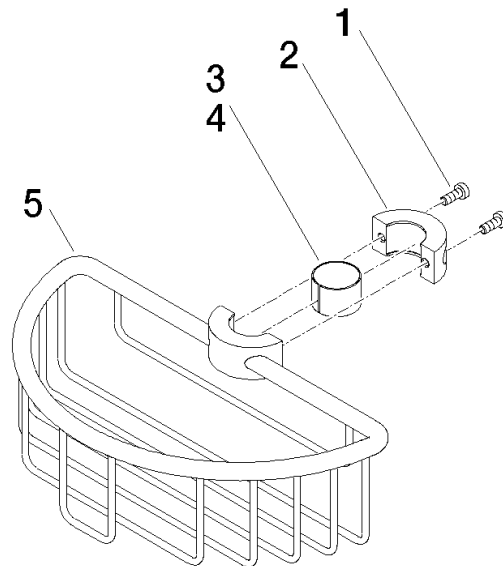

Shower basket for subsequent mounting on riser - Brushed Light Gold

IMO

82 290 970

- width 200mm
- height 62 mm
- 125mm projection

Fits: IMO, LULU, MADISON, MEM, TARA, CL.1, LISSÉ, VAIA, META, CYO

	Brushed Light Gold	82 290 970-27
	Chrome	82 290 970-00
	Brushed Platinum	82 290 970-06
	Platinum	82 290 970-08
	Durabronze (23kt Gold)	82 290 970-09
	Dark Chrome	82 290 970-19
	Light Gold	82 290 970-26
	Brushed Durabronze (23kt Gold)	82 290 970-28
	Matte Black	82 290 970-33
	Brushed Bronze	82 290 970-42
	Brushed Champagne (22kt Gold)	82 290 970-46
	Champagne (22kt Gold)	82 290 970-47
	Brushed Chrome	82 290 970-93
	Brushed Dark Platinum	82 290 970-99

82 290 970

mm [inches]

82 290 970

Parts for other finishes can be found here: [Chrome](#)

Spare parts list

No.	Item Number	Name	Quantity used	Delivery time
1	09 30 30 054 90	screw	4	2
2	08 17 97 520-27	holder	1	60
3	08 18 40 520 90	sleeve	1	2
4	08 18 40 521 90	sleeve	1	2
5	08 18 90 908-27	basket	1	60