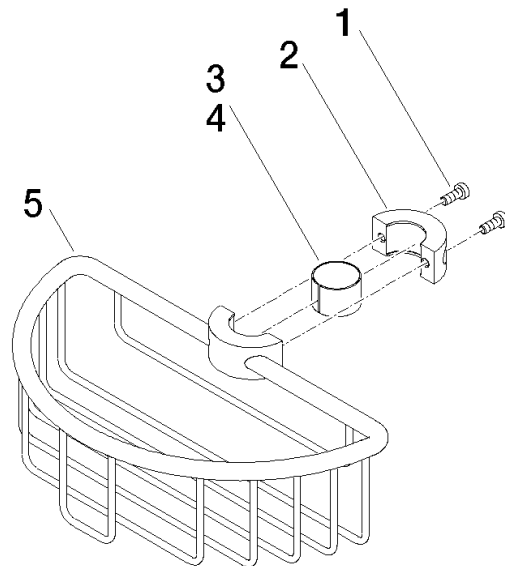

Shower basket for subsequent mounting on riser - Brushed Durabross (23kt Gold)

IMO

82 290 970

- width 200mm
- height 62 mm
- 125mm projection

Fits: IMO, LULU, MADISON, MEM, TARA, CL.1, LISSÉ, VAIA, META, CYO

Shower basket for subsequent mounting on riser - Brushed Durabronze (23kt Gold)

IMO

82 290 970
mm [inches]

Shower basket for subsequent mounting on riser - Brushed Durabronz (23kt Gold)

IMO

82 290 970
Parts for other
finishes can be found
here: Chrome

Spare parts list

No.	Item Number	Name	Quantity used	Delivery time
1	09 30 30 054 90	screw	4	2
2	08 17 97 520-28	holder	1	20
3	08 18 40 520 90	sleeve	1	2
4	08 18 40 521 90	sleeve	1	2
5	08 18 90 908-28	basket	1	20