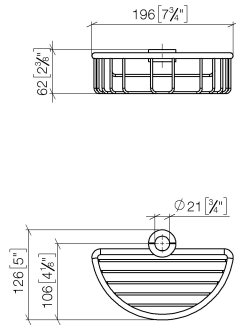

Shower basket for subsequent mounting on riser - Brushed Durabross (23kt Gold)

IMO

82 290 970

- width 200mm
- height 62 mm
- 125mm projection

Fits: IMO, LULU, MADISON, MEM, TARA, CL.1, LISSÉ, VAIA, META, CYO

Shower basket for subsequent mounting on riser - Brushed Durabronze (23kt Gold)

IMO

82 290 970
mm [inches]

Shower basket for subsequent mounting on riser - Brushed Durabronz (23kt Gold)

IMO

82 290 970
Parts for other
finishes can be found
here: Chrome

Spare parts list

No.	Item Number	Name	Quantity used	Delivery time
1	09 30 30 054 90	screw	4	2
2	08 17 97 520-28	holder	1	20
3	08 18 40 520 90	sleeve	1	2
4	08 18 40 521 90	sleeve	1	2
5	08 18 90 908-28	basket	1	20