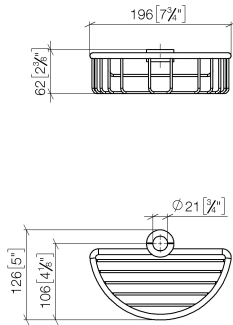

Shower basket for subsequent mounting on riser - Matte Black

IMO

82 290 970

- width 200mm
- height 62 mm
- 125mm projection

Fits: IMO, LULU, MADISON, MEM, TARA,
CL.1, LISSÉ, VAIA, META, CYO

	Matte Black	82 290 970-33
	Chrome	82 290 970-00
	Brushed Platinum	82 290 970-06
	Platinum	82 290 970-08
	Durabass (23kt Gold)	82 290 970-09
	Dark Chrome	82 290 970-19
	Light Gold	82 290 970-26
	Brushed Light Gold	82 290 970-27
	Brushed Durabass (23kt Gold)	82 290 970-28
	Brushed Bronze	82 290 970-42
	Brushed Champagne (22kt Gold)	82 290 970-46
	Champagne (22kt Gold)	82 290 970-47
	Brushed Chrome	82 290 970-93
	Brushed Dark Platinum	82 290 970-99

82 290 970

mm [inches]

82 290 970

Product version from 10/1/2023

Parts for other
finishes can be found
here: [Chrome](#)

Shower basket for subsequent mounting on riser - Matte Black

IMO

82 290 970

Spare parts list

Product version from 10/1/2023

No.	Item Number	Name	Quantity used	Delivery time
	09 30 30 054 90	screw	8	2