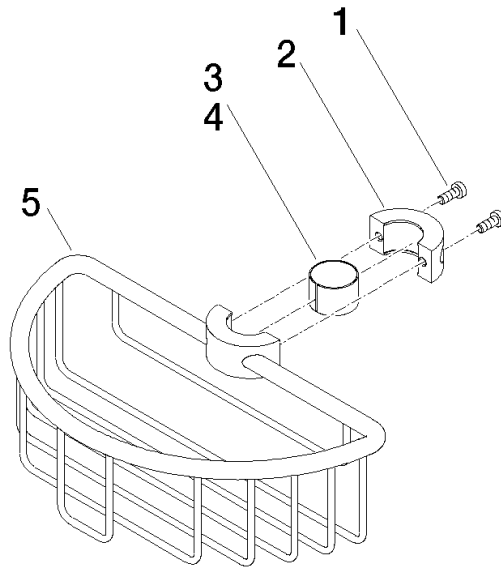

Shower basket for subsequent mounting on riser - Matte Black

IMO

82 290 970

- width 200mm
- height 62 mm
- 125mm projection

Fits: IMO, LULU, MADISON, MEM, TARA,
CL.1, LISSÉ, VAIA, META, CYO

	Matte Black	82 290 970-33
	Chrome	82 290 970-00
	Brushed Platinum	82 290 970-06
	Platinum	82 290 970-08
	Durabass (23kt Gold)	82 290 970-09
	Dark Chrome	82 290 970-19
	Light Gold	82 290 970-26
	Brushed Light Gold	82 290 970-27
	Brushed Durabass (23kt Gold)	82 290 970-28
	Brushed Bronze	82 290 970-42
	Brushed Champagne (22kt Gold)	82 290 970-46
	Champagne (22kt Gold)	82 290 970-47
	Brushed Chrome	82 290 970-93
	Brushed Dark Platinum	82 290 970-99

82 290 970

mm [inches]

82 290 970

Product version from 10/1/2023

Parts for other
finishes can be found
here: [Chrome](#)

Shower basket for subsequent mounting on riser - Matte Black

IMO

82 290 970

Spare parts list

Product version from 10/1/2023

No.	Item Number	Name	Quantity used	Delivery time
	09 30 30 054 90	screw	8	2