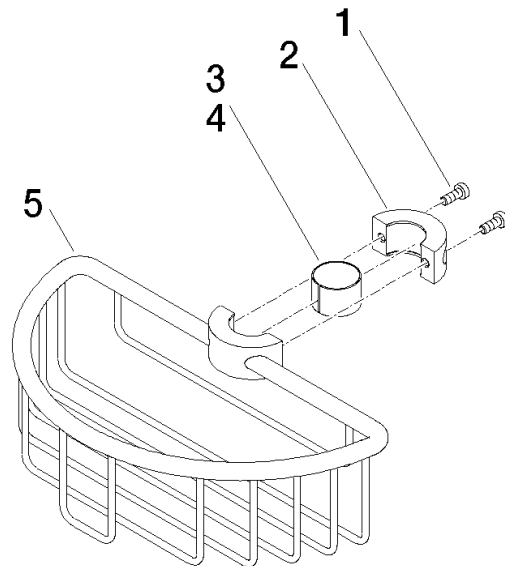

Shower basket for subsequent mounting on riser - Brushed Bronze

IMO

82 290 970

- width 200mm
- height 62 mm
- 125mm projection

Fits: IMO, LULU, MADISON, MEM, TARA, CL.1, LISSÉ, VAIA, META, CYO

	Brushed Bronze	82 290 970-42
	Chrome	82 290 970-00
	Brushed Platinum	82 290 970-06
	Platinum	82 290 970-08
	Durabronze (23kt Gold)	82 290 970-09
	Dark Chrome	82 290 970-19
	Light Gold	82 290 970-26
	Brushed Light Gold	82 290 970-27
	Brushed Durabronze (23kt Gold)	82 290 970-28
	Matte Black	82 290 970-33
	Brushed Champagne (22kt Gold)	82 290 970-46
	Champagne (22kt Gold)	82 290 970-47
	Brushed Chrome	82 290 970-93
	Brushed Dark Platinum	82 290 970-99

82 290 970

mm [inches]

82 290 970

Parts for other finishes can be found here: [Chrome](#)

Spare parts list

No.	Item Number	Name	Quantity used	Delivery time
1	09 30 30 054 90	screw	4	2
2	08 17 97 520-42	holder	1	60
3	08 18 40 520 90	sleeve	1	2
4	08 18 40 521 90	sleeve	1	2
5	08 18 90 908-42	basket	1	60