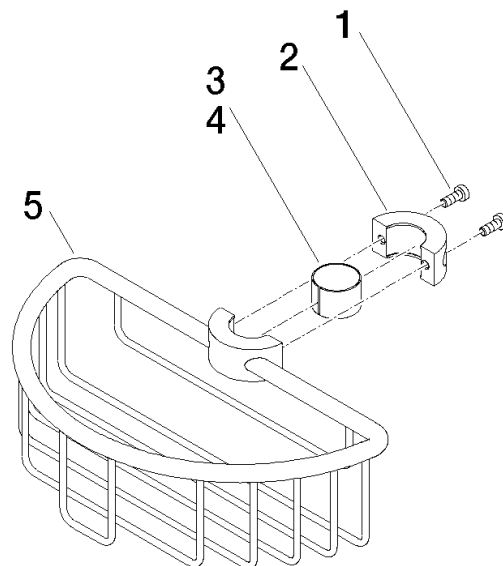

Shower basket for subsequent mounting on riser - Brushed Chrome

IMO

82 290 970

- width 200mm
- height 62 mm
- 125mm projection

Fits: IMO, LULU, MADISON, MEM, TARA, CL.1, LISSÉ, VAIA, META, CYO

	Brushed Chrome	82 290 970-93
	Chrome	82 290 970-00
	Brushed Platinum	82 290 970-06
	Platinum	82 290 970-08
	Durabass (23kt Gold)	82 290 970-09
	Dark Chrome	82 290 970-19
	Light Gold	82 290 970-26
	Brushed Light Gold	82 290 970-27
	Brushed Durabass (23kt Gold)	82 290 970-28
	Matte Black	82 290 970-33
	Brushed Bronze	82 290 970-42
	Brushed Champagne (22kt Gold)	82 290 970-46
	Champagne (22kt Gold)	82 290 970-47
	Brushed Dark Platinum	82 290 970-99

82 290 970

mm [inches]

82 290 970

Parts for other finishes can be found here: [Chrome](#)

### Spare parts list

No.	Item Number	Name	Quantity used	Delivery time
1	09 30 30 054 90	screw	4	2
2	08 17 97 520-93	holder	1	20
3	08 18 40 520 90	sleeve	1	2
4	08 18 40 521 90	sleeve	1	2
5	08 18 90 908-93	basket	1	20