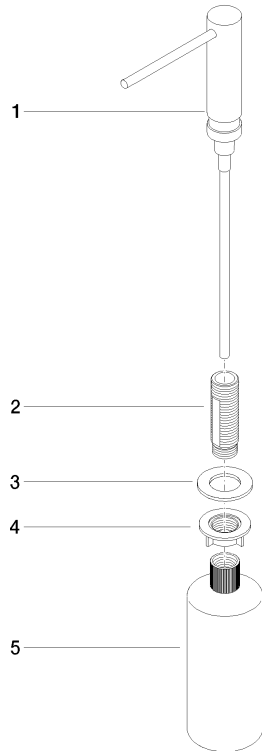

Dispenser without rosette - Brushed Platinum

ELIO

82 424 970

- 124mm projection
- 500 ml bottle
- can be filled from the top
- rotating pump head
- height 125 mm
- width 30mm
- hole diameter 25 mm

Fits ELIO, ENO, MEM, META SQUARE, SYNC and TARA ULTRA

Fits: ELIO, MEM, ENO, SYNC, TARA ULTRA, META SQUARE

	Brushed Platinum	82 424 970-06
	Chrome	82 424 970-00
	Platinum	82 424 970-08
	Durabrace (23kt Gold)	82 424 970-09
	Dark Chrome	82 424 970-19
	Brushed Durabrace (23kt Gold)	82 424 970-28
	Matte Black	82 424 970-33
	Brushed Champagne (22kt Gold)	82 424 970-46
	Champagne (22kt Gold)	82 424 970-47
	Brushed Chrome	82 424 970-93
	Brushed Dark Platinum	82 424 970-99

82 424 970

mm [inches]

82 424 970

Parts for other finishes can be found here: [Chrome](#)

Spare parts list

No.	Item Number	Name	Quantity used	Delivery time
1	90 10 10 539 00-06	dispenser	1	10
2	08 10 10 527 90	holder	1	2
3	09 14 05 014 90	seal	1	2
4	08 10 10 517 90	nut	1	2
5	90 10 10 603 00 90	container	1	2