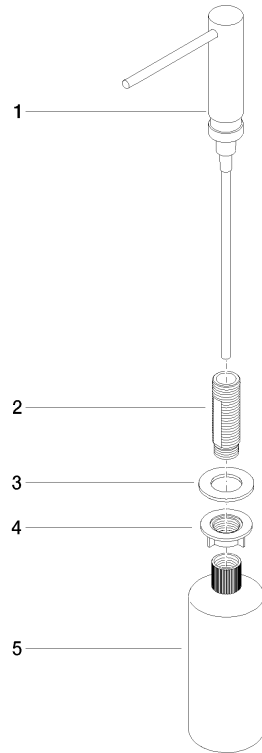

Dispenser without rosette - Platinum

ELIO

82 424 970

- 124mm projection
- 500 ml bottle
- can be filled from the top
- rotating pump head
- height 125 mm
- width 30mm
- hole diameter 25 mm

Fits ELIO, ENO, MEM, META SQUARE, SYNC and TARA ULTRA

Fits: ELIO, MEM, ENO, SYNC, TARA ULTRA, META SQUARE

	Platinum	82 424 970-08
	Chrome	82 424 970-00
	Brushed Platinum	82 424 970-06
	Durabrace (23kt Gold)	82 424 970-09
	Dark Chrome	82 424 970-19
	Brushed Durabrace (23kt Gold)	82 424 970-28
	Matte Black	82 424 970-33
	Brushed Champagne (22kt Gold)	82 424 970-46
	Champagne (22kt Gold)	82 424 970-47
	Brushed Chrome	82 424 970-93
	Brushed Dark Platinum	82 424 970-99

82 424 970

mm [inches]

82 424 970

Parts for other
finishes can be found
here: [Chrome](#)

Dispenser without rosette - Platinum

ELIO

82 424 970

Spare parts list

No.	Item Number	Name	Quantity used	Delivery time
	90 10 10 539 00-08	dispenser	5	40