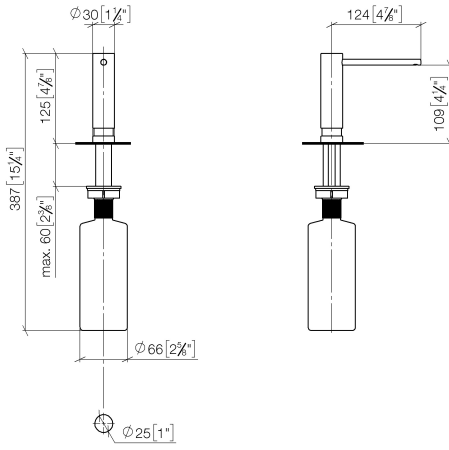

Dispenser without rosette - Durabronz (23kt Gold)

ELIO

82 424 970

- 124mm projection
- 500 ml bottle
- can be filled from the top
- rotating pump head
- height 125 mm
- width 30mm
- hole diameter 25 mm

Fits ELIO, ENO, MEM, META SQUARE, SYNC and TARA ULTRA

Fits: ELIO, MEM, ENO, SYNC, TARA ULTRA, META SQUARE

	Durabronz (23kt Gold)	82 424 970-09
	Chrome	82 424 970-00
	Brushed Platinum	82 424 970-06
	Platinum	82 424 970-08
	Dark Chrome	82 424 970-19
	Brushed Durabronz (23kt Gold)	82 424 970-28
	Matte Black	82 424 970-33
	Brushed Champagne (22kt Gold)	82 424 970-46
	Champagne (22kt Gold)	82 424 970-47
	Brushed Chrome	82 424 970-93
	Brushed Dark Platinum	82 424 970-99

82 424 970

mm [inches]

82 424 970

Parts for other
finishes can be found
here: [Chrome](#)

Dispenser without rosette - Durabronz (23kt Gold)

ELIO

82 424 970

Spare parts list

No.	Item Number	Name	Quantity used	Delivery time
	90 10 10 539 00-09	dispenser	5	40