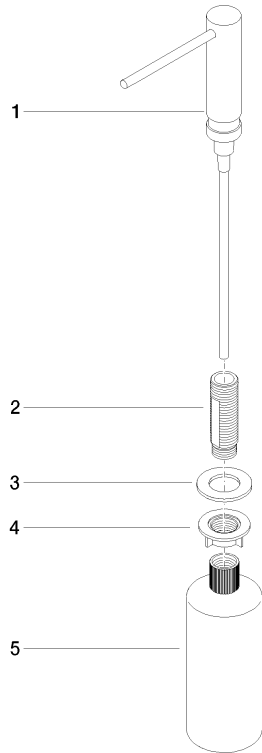

Dispenser without rosette - Durabronz (23kt Gold)

ELIO

82 424 970

- 124mm projection
- 500 ml bottle
- can be filled from the top
- rotating pump head
- height 125 mm
- width 30mm
- hole diameter 25 mm

Fits ELIO, ENO, MEM, META SQUARE, SYNC and TARA ULTRA

Fits: ELIO, MEM, ENO, SYNC, TARA ULTRA, META SQUARE

	Durabronz (23kt Gold)	82 424 970-09
	Chrome	82 424 970-00
	Brushed Platinum	82 424 970-06
	Platinum	82 424 970-08
	Dark Chrome	82 424 970-19
	Brushed Durabronz (23kt Gold)	82 424 970-28
	Matte Black	82 424 970-33
	Brushed Champagne (22kt Gold)	82 424 970-46
	Champagne (22kt Gold)	82 424 970-47
	Brushed Chrome	82 424 970-93
	Brushed Dark Platinum	82 424 970-99

82 424 970

mm [inches]

82 424 970

Parts for other
finishes can be found
here: [Chrome](#)

Dispenser without rosette - Durabronz (23kt Gold)

ELIO

82 424 970

Spare parts list

No.	Item Number	Name	Quantity used	Delivery time
	90 10 10 539 00-09	dispenser	5	40