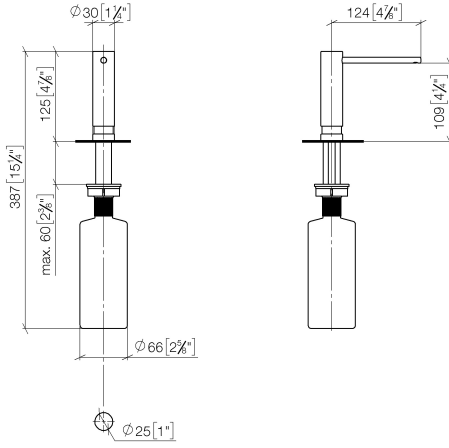

Dispenser without rosette - Dark Chrome

ELIO

82 424 970

- 124mm projection
- 500 ml bottle
- can be filled from the top
- rotating pump head
- height 125 mm
- width 30mm
- hole diameter 25 mm

Fits ELIO, ENO, MEM, META SQUARE, SYNC and TARA ULTRA

Fits: ELIO, MEM, ENO, SYNC, TARA ULTRA, META SQUARE

	Dark Chrome	82 424 970-19
	Chrome	82 424 970-00
	Brushed Platinum	82 424 970-06
	Platinum	82 424 970-08
	Durabronze (23kt Gold)	82 424 970-09
	Brushed Durabronze (23kt Gold)	82 424 970-28
	Matte Black	82 424 970-33
	Brushed Champagne (22kt Gold)	82 424 970-46
	Champagne (22kt Gold)	82 424 970-47
	Brushed Chrome	82 424 970-93
	Brushed Dark Platinum	82 424 970-99

82 424 970

mm [inches]

82 424 970

Parts for other
finishes can be found
here: [Chrome](#)

Dispenser without rosette - Dark Chrome

ELIO

82 424 970

Spare parts list