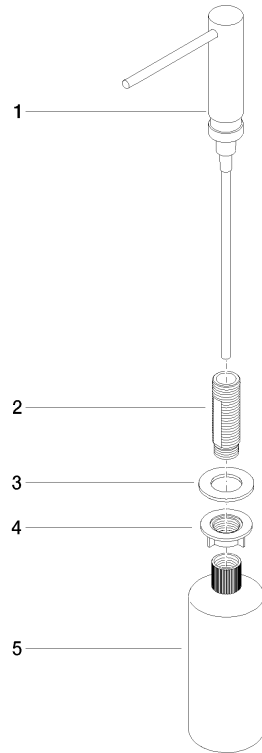

Dispenser without rosette - Dark Chrome

ELIO

82 424 970

- 124mm projection
- 500 ml bottle
- can be filled from the top
- rotating pump head
- height 125 mm
- width 30mm
- hole diameter 25 mm

Fits ELIO, ENO, MEM, META SQUARE, SYNC and TARA ULTRA

Fits: ELIO, MEM, ENO, SYNC, TARA ULTRA, META SQUARE

	Dark Chrome	82 424 970-19
	Chrome	82 424 970-00
	Brushed Platinum	82 424 970-06
	Platinum	82 424 970-08
	Durabronze (23kt Gold)	82 424 970-09
	Brushed Durabronze (23kt Gold)	82 424 970-28
	Matte Black	82 424 970-33
	Brushed Champagne (22kt Gold)	82 424 970-46
	Champagne (22kt Gold)	82 424 970-47
	Brushed Chrome	82 424 970-93
	Brushed Dark Platinum	82 424 970-99

82 424 970

mm [inches]

82 424 970

Parts for other
finishes can be found
here: [Chrome](#)

Dispenser without rosette - Dark Chrome

ELIO

82 424 970

Spare parts list