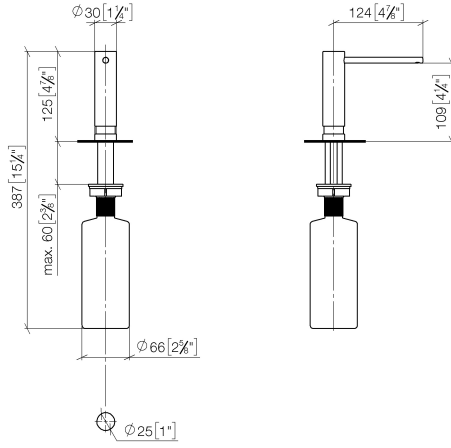

**Dispenser without rosette - Brushed Durabron (23kt Gold)**

ELIO

82 424 970

- 124mm projection
- 500 ml bottle
- can be filled from the top
- rotating pump head
- height 125 mm
- width 30mm
- hole diameter 25 mm

Fits ELIO, ENO, MEM, META SQUARE, SYNC and TARA ULTRA

Fits: ELIO, MEM, ENO, SYNC, TARA ULTRA, META SQUARE

	Brushed Durabron (23kt Gold)	82 424 970-28
	Chrome	82 424 970-00
	Brushed Platinum	82 424 970-06
	Platinum	82 424 970-08
	Durabron (23kt Gold)	82 424 970-09
	Dark Chrome	82 424 970-19
	Matte Black	82 424 970-33
	Brushed Champagne (22kt Gold)	82 424 970-46
	Champagne (22kt Gold)	82 424 970-47
	Brushed Chrome	82 424 970-93
	Brushed Dark Platinum	82 424 970-99

82 424 970

mm [inches]

82 424 970

Parts for other  
finishes can be found  
here: [Chrome](#)

Dispenser without rosette - Brushed Durabronz (23kt Gold)

ELIO

82 424 970

**Spare parts list**

No.	Item Number	Name	Quantity used	Delivery time
	90 10 10 539 00-28	dispenser	5	20