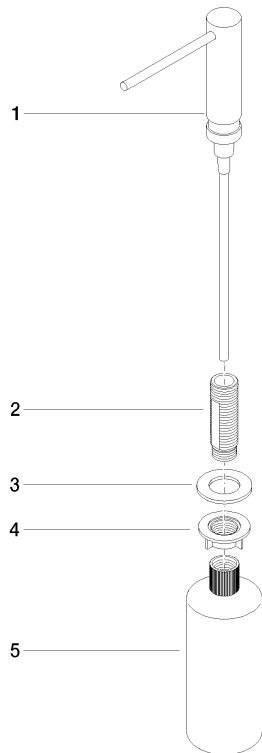

**Dispenser without rosette - Brushed Durabron (23kt Gold)**

ELIO

82 424 970

- 124mm projection
- 500 ml bottle
- can be filled from the top
- rotating pump head
- height 125 mm
- width 30mm
- hole diameter 25 mm

Fits ELIO, ENO, MEM, META SQUARE, SYNC and TARA ULTRA

Fits: ELIO, MEM, ENO, SYNC, TARA ULTRA, META SQUARE

	Brushed Durabron (23kt Gold)	82 424 970-28
	Chrome	82 424 970-00
	Brushed Platinum	82 424 970-06
	Platinum	82 424 970-08
	Durabron (23kt Gold)	82 424 970-09
	Dark Chrome	82 424 970-19
	Matte Black	82 424 970-33
	Brushed Champagne (22kt Gold)	82 424 970-46
	Champagne (22kt Gold)	82 424 970-47
	Brushed Chrome	82 424 970-93
	Brushed Dark Platinum	82 424 970-99

82 424 970

mm [inches]

82 424 970

Parts for other  
finishes can be found  
here: [Chrome](#)

Dispenser without rosette - Brushed Durabronz (23kt Gold)

ELIO

82 424 970

**Spare parts list**

No.	Item Number	Name	Quantity used	Delivery time
	90 10 10 539 00-28	dispenser	5	20