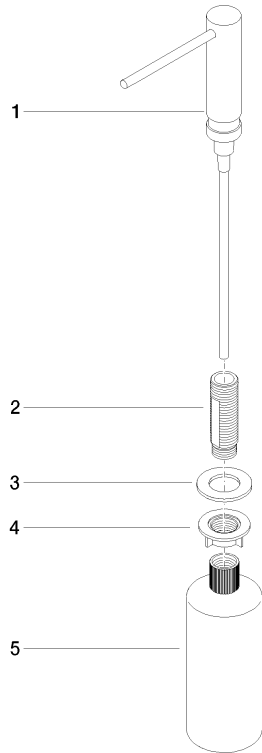

**Dispenser without rosette - Matte Black**

ELIO

82 424 970

- 124mm projection
- 500 ml bottle
- can be filled from the top
- rotating pump head
- height 125 mm
- width 30mm
- hole diameter 25 mm

Fits ELIO, ENO, MEM, META SQUARE, SYNC and TARA ULTRA

Fits: ELIO, MEM, ENO, SYNC, TARA ULTRA, META SQUARE

	Matte Black	82 424 970-33
	Chrome	82 424 970-00
	Brushed Platinum	82 424 970-06
	Platinum	82 424 970-08
	Durabronze (23kt Gold)	82 424 970-09
	Dark Chrome	82 424 970-19
	Brushed Durabronze (23kt Gold)	82 424 970-28
	Brushed Champagne (22kt Gold)	82 424 970-46
	Champagne (22kt Gold)	82 424 970-47
	Brushed Chrome	82 424 970-93
	Brushed Dark Platinum	82 424 970-99

82 424 970

mm [inches]

82 424 970

Parts for other  
finishes can be found  
here: [Chrome](#)

### Spare parts list

No.	Item Number	Name	Quantity used	Delivery time
	90 10 10 539 00-33	dispenser	5	30