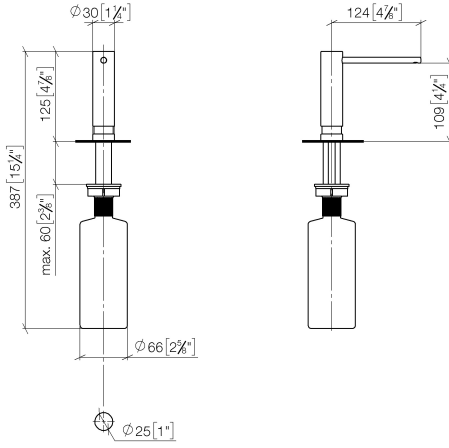

**Dispenser without rosette - Matte Black**

ELIO

82 424 970

- 124mm projection
- 500 ml bottle
- can be filled from the top
- rotating pump head
- height 125 mm
- width 30mm
- hole diameter 25 mm

Fits ELIO, ENO, MEM, META SQUARE, SYNC and TARA ULTRA

Fits: ELIO, MEM, ENO, SYNC, TARA ULTRA, META SQUARE

	Matte Black	82 424 970-33
	Chrome	82 424 970-00
	Brushed Platinum	82 424 970-06
	Platinum	82 424 970-08
	Durabronze (23kt Gold)	82 424 970-09
	Dark Chrome	82 424 970-19
	Brushed Durabronze (23kt Gold)	82 424 970-28
	Brushed Champagne (22kt Gold)	82 424 970-46
	Champagne (22kt Gold)	82 424 970-47
	Brushed Chrome	82 424 970-93
	Brushed Dark Platinum	82 424 970-99

82 424 970

mm [inches]

82 424 970

Parts for other  
finishes can be found  
here: [Chrome](#)

### Spare parts list

No.	Item Number	Name	Quantity used	Delivery time
	90 10 10 539 00-33	dispenser	5	30