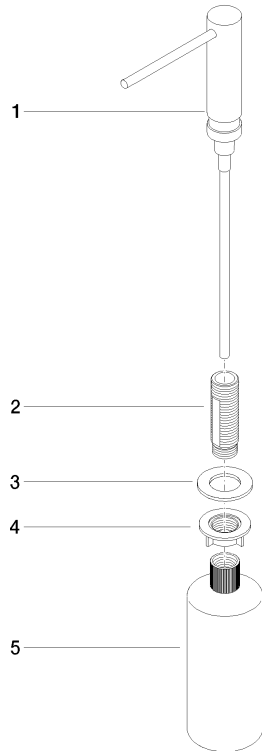

Dispenser without rosette - Champagne (22kt Gold)

ELIO

82 424 970

- 124mm projection
- 500 ml bottle
- can be filled from the top
- rotating pump head
- height 125 mm
- width 30mm
- hole diameter 25 mm

Fits ELIO, ENO, MEM, META SQUARE, SYNC and TARA ULTRA

Fits: ELIO, MEM, ENO, SYNC, TARA ULTRA, META SQUARE

	Champagne (22kt Gold)	82 424 970-47
	Chrome	82 424 970-00
	Brushed Platinum	82 424 970-06
	Platinum	82 424 970-08
	Durabrand (23kt Gold)	82 424 970-09
	Dark Chrome	82 424 970-19
	Brushed Durabrand (23kt Gold)	82 424 970-28
	Matte Black	82 424 970-33
	Brushed Champagne (22kt Gold)	82 424 970-46
	Brushed Chrome	82 424 970-93
	Brushed Dark Platinum	82 424 970-99

82 424 970

mm [inches]

82 424 970

Parts for other finishes can be found here: [Chrome](#)

Spare parts list

No.	Item Number	Name	Quantity used	Delivery time
1	90 10 10 539 00-47	dispenser	1	30
2	08 10 10 527 90	holder	1	2
3	09 14 05 014 90	seal	1	2
4	08 10 10 517 90	nut	1	2
5	90 10 10 603 00 90	container	1	2