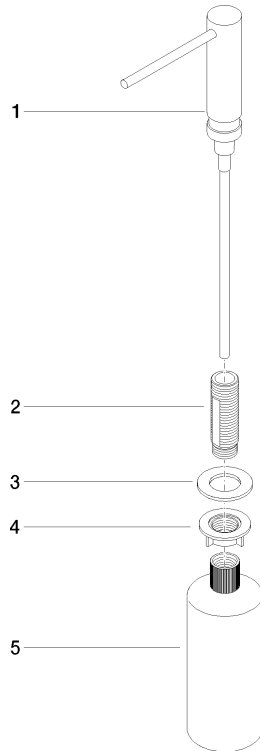

Dispenser without rosette - Brushed Chrome

ELIO

82 424 970

- 124mm projection
- 500 ml bottle
- can be filled from the top
- rotating pump head
- height 125 mm
- width 30mm
- hole diameter 25 mm

Fits ELIO, ENO, MEM, META SQUARE, SYNC and TARA ULTRA

Fits: ELIO, MEM, ENO, SYNC, TARA ULTRA, META SQUARE

	Brushed Chrome	82 424 970-93
	Chrome	82 424 970-00
	Brushed Platinum	82 424 970-06
	Platinum	82 424 970-08
	Durabrand (23kt Gold)	82 424 970-09
	Dark Chrome	82 424 970-19
	Brushed Durabrand (23kt Gold)	82 424 970-28
	Matte Black	82 424 970-33
	Brushed Champagne (22kt Gold)	82 424 970-46
	Champagne (22kt Gold)	82 424 970-47
	Brushed Dark Platinum	82 424 970-99

82 424 970

mm [inches]

82 424 970

Parts for other finishes can be found here: [Chrome](#)

Spare parts list

No.	Item Number	Name	Quantity used	Delivery time
1	90 10 10 539 00-93	dispenser	1	20
2	08 10 10 527 90	holder	1	2
3	09 14 05 014 90	seal	1	2
4	08 10 10 517 90	nut	1	2
5	90 10 10 603 00 90	container	1	2