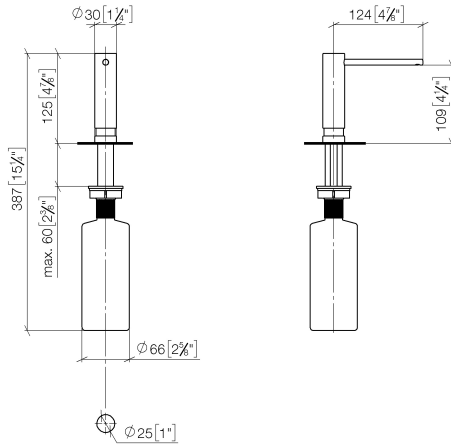

Dispenser without rosette - Brushed Dark Platinum

ELIO

82 424 970

- 124mm projection
- 500 ml bottle
- can be filled from the top
- rotating pump head
- height 125 mm
- width 30mm
- hole diameter 25 mm

Fits ELIO, ENO, MEM, META SQUARE, SYNC and TARA ULTRA

Fits: ELIO, MEM, ENO, SYNC, TARA ULTRA, META SQUARE

	Brushed Dark Platinum	82 424 970-99
	Chrome	82 424 970-00
	Brushed Platinum	82 424 970-06
	Platinum	82 424 970-08
	Durabress (23kt Gold)	82 424 970-09
	Dark Chrome	82 424 970-19
	Brushed Durabress (23kt Gold)	82 424 970-28
	Matte Black	82 424 970-33
	Brushed Champagne (22kt Gold)	82 424 970-46
	Champagne (22kt Gold)	82 424 970-47
	Brushed Chrome	82 424 970-93

82 424 970

mm [inches]

82 424 970

Parts for other
finishes can be found
here: [Chrome](#)

Dispenser without rosette - Brushed Dark Platinum

ELIO

82 424 970

Spare parts list

No.	Item Number	Name	Quantity used	Delivery time
	90 10 10 539 00-99	dispenser	5	30