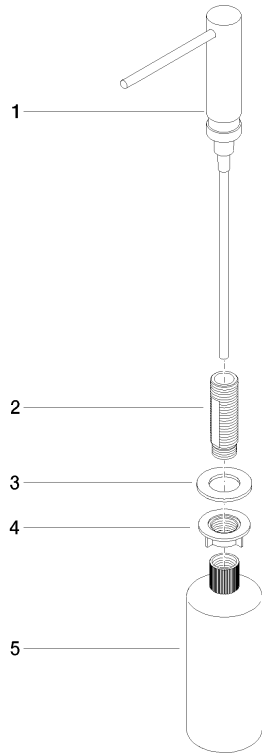

Dispenser without rosette - Brushed Dark Platinum

ELIO

82 424 970

- 124mm projection
- 500 ml bottle
- can be filled from the top
- rotating pump head
- height 125 mm
- width 30mm
- hole diameter 25 mm

Fits ELIO, ENO, MEM, META SQUARE, SYNC and TARA ULTRA

Fits: ELIO, MEM, ENO, SYNC, TARA ULTRA, META SQUARE

	Brushed Dark Platinum	82 424 970-99
	Chrome	82 424 970-00
	Brushed Platinum	82 424 970-06
	Platinum	82 424 970-08
	Durabress (23kt Gold)	82 424 970-09
	Dark Chrome	82 424 970-19
	Brushed Durabress (23kt Gold)	82 424 970-28
	Matte Black	82 424 970-33
	Brushed Champagne (22kt Gold)	82 424 970-46
	Champagne (22kt Gold)	82 424 970-47
	Brushed Chrome	82 424 970-93

82 424 970

mm [inches]

82 424 970

Parts for other
finishes can be found
here: [Chrome](#)

Dispenser without rosette - Brushed Dark Platinum

ELIO

82 424 970

Spare parts list

No.	Item Number	Name	Quantity used	Delivery time
	90 10 10 539 00-99	dispenser	5	30