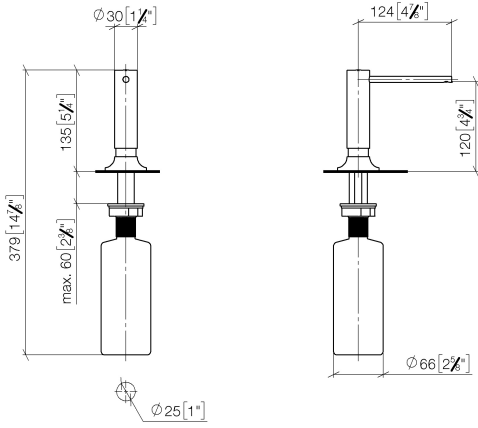

82 434 809

- 140mm projection
- 500 ml bottle
- can be filled from the top
- rotating pump head
- height 124 mm
- rosette Ø 55 mm
- hole diameter 25 mm

| | | |
|--------------------------------------------------------------------------------------|-------------------------------|---------------|
|  | Brushed Champagne (22kt Gold) | 82 434 809-46 |
|  | Chrome | 82 434 809-00 |
|  | Brushed Platinum | 82 434 809-06 |
|  | Platinum | 82 434 809-08 |
|  | Durabrand (23kt Gold) | 82 434 809-09 |
|  | Dark Chrome | 82 434 809-19 |
|  | Brushed Durabrand (23kt Gold) | 82 434 809-28 |
|  | Matte Black | 82 434 809-33 |
|  | Champagne (22kt Gold) | 82 434 809-47 |
|  | Brushed Chrome | 82 434 809-93 |
|  | Brushed Dark Platinum | 82 434 809-99 |

82 434 809

mm [inches]

82 434 809

Product version from 7/1/2023

Parts for other finishes can be found here: Chrome

VAIA Dispenser with rosette - Brushed Champagne (22kt Gold)

VAIA

82 434 809

Spare parts list

Product version from 7/1/2023

| No. | Item Number | Name | Quantity used | Delivery time |
|-----|--------------------|-----------|---------------|---------------|
| | 90 10 10 534 00-46 | dispenser | 6 | 30 |