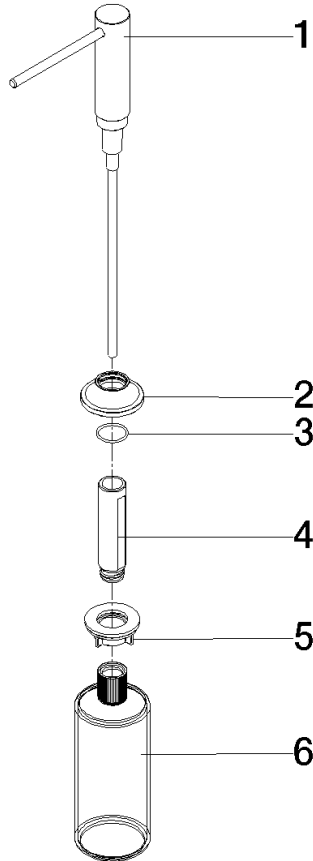

82 434 809

- 140mm projection
- 500 ml bottle
- can be filled from the top
- rotating pump head
- height 124 mm
- rosette Ø 55 mm
- hole diameter 25 mm

| | | |
|--------------------------------------------------------------------------------------|-------------------------------|---------------|
|  | Brushed Champagne (22kt Gold) | 82 434 809-46 |
|  | Chrome | 82 434 809-00 |
|  | Brushed Platinum | 82 434 809-06 |
|  | Platinum | 82 434 809-08 |
|  | Durabrand (23kt Gold) | 82 434 809-09 |
|  | Dark Chrome | 82 434 809-19 |
|  | Brushed Durabrand (23kt Gold) | 82 434 809-28 |
|  | Matte Black | 82 434 809-33 |
|  | Champagne (22kt Gold) | 82 434 809-47 |
|  | Brushed Chrome | 82 434 809-93 |
|  | Brushed Dark Platinum | 82 434 809-99 |

82 434 809

mm [inches]

82 434 809

Product version from 7/1/2023

Parts for other finishes can be found here: Chrome

VAIA Dispenser with rosette - Brushed Champagne (22kt Gold)

VAIA

82 434 809

Spare parts list

Product version from 7/1/2023

| No. | Item Number | Name | Quantity used | Delivery time |
|-----|--------------------|-----------|---------------|---------------|
| | 90 10 10 534 00-46 | dispenser | 6 | 30 |