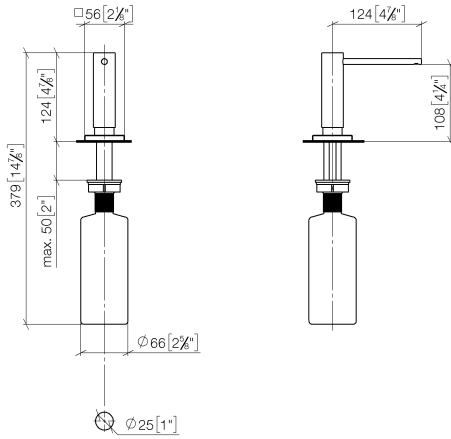

Dispenser with rosette - Chrome

82 439 970 Product version from 4/1/2025

- 124mm projection
- 500 ml bottle
- can be filled from the top
- rotating pump head
- height 124 mm
- hole diameter 25 mm
- individual rosette 55 x 55 mm

Fits LOT

Dispenser with rosette - Chrome

82 439 970 Product version from 4/1/2025

mm [inches]

Dispenser with rosette - Chrome

82 439 970 Product version from 4/1/2025

Spare parts list

No.	Item Number	Name	Quantity used	Delivery time
1	90 10 10 538 00-00	dispenser	1	30
2	08 27 97 505-00	rosette	1	10
3	08 10 10 624 90	disc	1	2
4	09 14 10 151 90	seal	1	2
5	08 10 10 527 90	holder	1	2
6	09 14 05 014 90	seal	1	2
7	08 10 10 517 90	nut	1	2
8	90 10 10 603 00 90	container	1	2