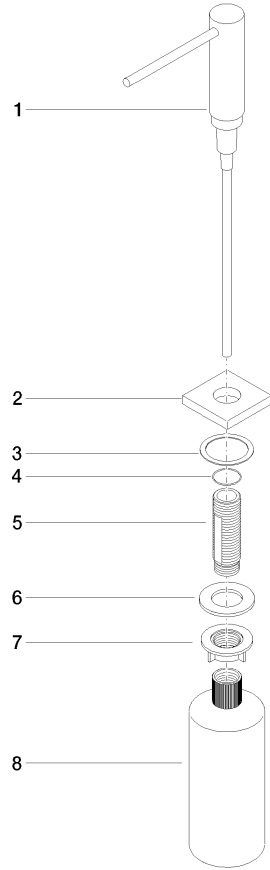

Dispenser with rosette - Chrome

82 439 970 Product version from 4/1/2025

- 124mm projection
- 500 ml bottle
- can be filled from the top
- rotating pump head
- height 124 mm
- hole diameter 25 mm
- individual rosette 55 x 55 mm

Fits LOT

Dispenser with rosette - Chrome

82 439 970 Product version from 4/1/2025

mm [inches]

Dispenser with rosette - Chrome

82 439 970 Product version from 4/1/2025

Spare parts list

No.	Item Number	Name	Quantity used	Delivery time
1	90 10 10 538 00-00	dispenser	1	30
2	08 27 97 505-00	rosette	1	10
3	08 10 10 624 90	disc	1	2
4	09 14 10 151 90	seal	1	2
5	08 10 10 527 90	holder	1	2
6	09 14 05 014 90	seal	1	2
7	08 10 10 517 90	nut	1	2
8	90 10 10 603 00 90	container	1	2