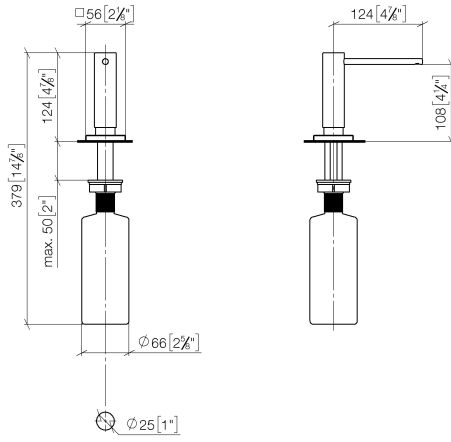

Dispenser with rosette - Brushed Platinum

LOT

82 439 970

- 124mm projection
- 500 ml bottle
- can be filled from the top
- rotating pump head
- height 124 mm
- hole diameter 25 mm
- individual rosette 55 x 55 mm

Fits LOT

	Brushed Platinum	82 439 970-06
	Chrome	82 439 970-00
	Platinum	82 439 970-08
	Durabress (23kt Gold)	82 439 970-09
	Dark Chrome	82 439 970-19
	Brushed Durabress (23kt Gold)	82 439 970-28
	Brushed Champagne (22kt Gold)	82 439 970-46
	Champagne (22kt Gold)	82 439 970-47
	Brushed Chrome	82 439 970-93
	Brushed Dark Platinum	82 439 970-99

Dispenser with rosette - Brushed Platinum

LOT

82 439 970

mm [inches]

82 439 970

Parts for other finishes can be found here: [Chrome](#)

Dispenser with rosette - Brushed Platinum

LOT

82 439 970

Spare parts list

No.	Item Number	Name	Quantity used	Delivery time
	90 10 10 538 00-06	dispenser	8	10