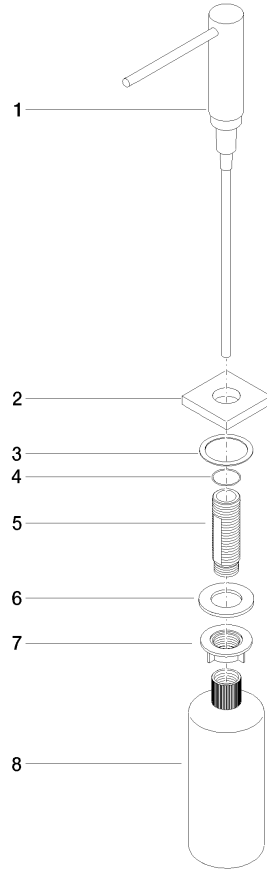

Dispenser with rosette - Brushed Platinum

LOT

82 439 970

- 124mm projection
- 500 ml bottle
- can be filled from the top
- rotating pump head
- height 124 mm
- hole diameter 25 mm
- individual rosette 55 x 55 mm

Fits LOT

	Brushed Platinum	82 439 970-06
	Chrome	82 439 970-00
	Platinum	82 439 970-08
	Durabress (23kt Gold)	82 439 970-09
	Dark Chrome	82 439 970-19
	Brushed Durabress (23kt Gold)	82 439 970-28
	Brushed Champagne (22kt Gold)	82 439 970-46
	Champagne (22kt Gold)	82 439 970-47
	Brushed Chrome	82 439 970-93
	Brushed Dark Platinum	82 439 970-99

Dispenser with rosette - Brushed Platinum

LOT

82 439 970

mm [inches]

82 439 970

Parts for other finishes can be found here: [Chrome](#)

Dispenser with rosette - Brushed Platinum

LOT

82 439 970

Spare parts list

No.	Item Number	Name	Quantity used	Delivery time
	90 10 10 538 00-06	dispenser	8	10