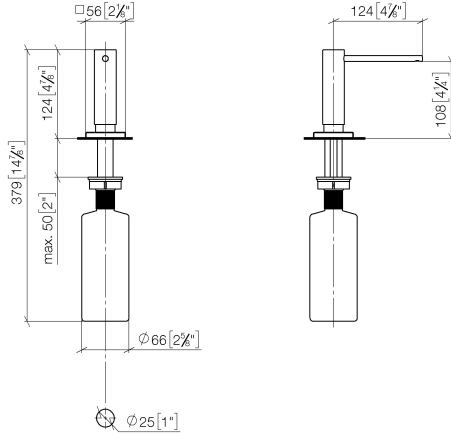

Dispenser with rosette - Platinum

LOT

82 439 970

- 124mm projection
- 500 ml bottle
- can be filled from the top
- rotating pump head
- height 124 mm
- hole diameter 25 mm
- individual rosette 55 x 55 mm

Fits LOT

	Platinum	82 439 970-08
	Chrome	82 439 970-00
	Brushed Platinum	82 439 970-06
	Durabress (23kt Gold)	82 439 970-09
	Dark Chrome	82 439 970-19
	Brushed Durabress (23kt Gold)	82 439 970-28
	Brushed Champagne (22kt Gold)	82 439 970-46
	Champagne (22kt Gold)	82 439 970-47
	Brushed Chrome	82 439 970-93
	Brushed Dark Platinum	82 439 970-99

Dispenser with rosette - Platinum

82 439 970

mm [inches]

82 439 970

Parts for other  
finishes can be found  
here: [Chrome](#)

### Spare parts list

No.	Item Number	Name	Quantity used	Delivery time
	90 10 10 538 00-08	dispenser	8	40