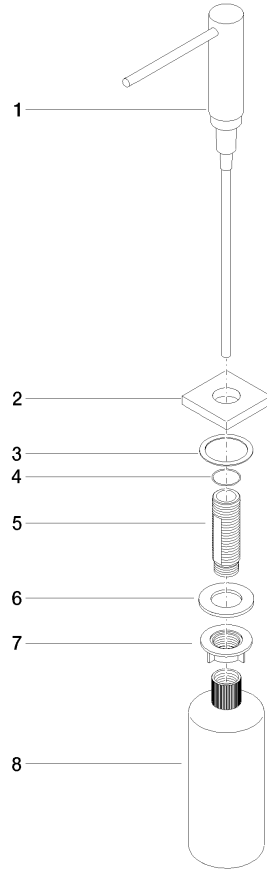

Dispenser with rosette - Platinum

LOT

82 439 970

- 124mm projection
- 500 ml bottle
- can be filled from the top
- rotating pump head
- height 124 mm
- hole diameter 25 mm
- individual rosette 55 x 55 mm

Fits LOT

	Platinum	82 439 970-08
	Chrome	82 439 970-00
	Brushed Platinum	82 439 970-06
	Durabress (23kt Gold)	82 439 970-09
	Dark Chrome	82 439 970-19
	Brushed Durabress (23kt Gold)	82 439 970-28
	Brushed Champagne (22kt Gold)	82 439 970-46
	Champagne (22kt Gold)	82 439 970-47
	Brushed Chrome	82 439 970-93
	Brushed Dark Platinum	82 439 970-99

Dispenser with rosette - Platinum

82 439 970

mm [inches]

82 439 970

Parts for other  
finishes can be found  
here: [Chrome](#)

### Spare parts list

No.	Item Number	Name	Quantity used	Delivery time
	90 10 10 538 00-08	dispenser	8	40