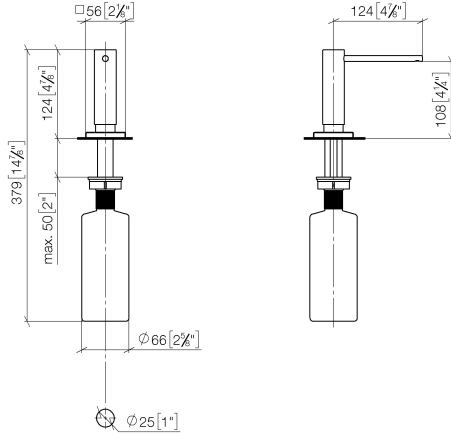

Dispenser with rosette - Durabronz (23kt Gold)

LOT

82 439 970

- 124mm projection
- 500 ml bottle
- can be filled from the top
- rotating pump head
- height 124 mm
- hole diameter 25 mm
- individual rosette 55 x 55 mm

Fits LOT

	Durabronz (23kt Gold)	82 439 970-09
	Chrome	82 439 970-00
	Brushed Platinum	82 439 970-06
	Platinum	82 439 970-08
	Dark Chrome	82 439 970-19
	Brushed Durabronz (23kt Gold)	82 439 970-28
	Brushed Champagne (22kt Gold)	82 439 970-46
	Champagne (22kt Gold)	82 439 970-47
	Brushed Chrome	82 439 970-93
	Brushed Dark Platinum	82 439 970-99

Dispenser with rosette - Durabronz (23kt Gold)

LOT

82 439 970

mm [inches]

82 439 970

Parts for other finishes can be found here: [Chrome](#)

Dispenser with rosette - Durabrass (23kt Gold)

LOT

82 439 970

**Spare parts list**

No.	Item Number	Name	Quantity used	Delivery time
	90 10 10 538 00-09	dispenser	8	40