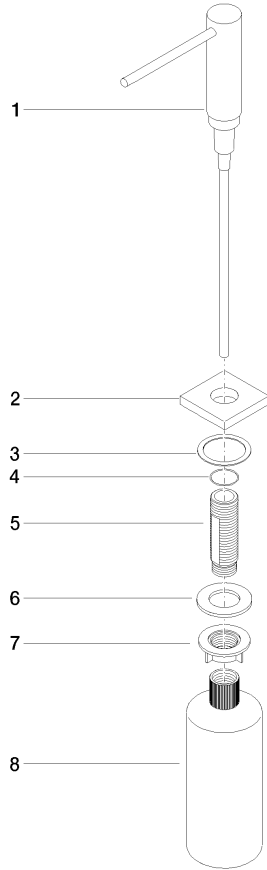

Dispenser with rosette - Durabronz (23kt Gold)

LOT

82 439 970

- 124mm projection
- 500 ml bottle
- can be filled from the top
- rotating pump head
- height 124 mm
- hole diameter 25 mm
- individual rosette 55 x 55 mm

Fits LOT

	Durabronz (23kt Gold)	82 439 970-09
	Chrome	82 439 970-00
	Brushed Platinum	82 439 970-06
	Platinum	82 439 970-08
	Dark Chrome	82 439 970-19
	Brushed Durabronz (23kt Gold)	82 439 970-28
	Brushed Champagne (22kt Gold)	82 439 970-46
	Champagne (22kt Gold)	82 439 970-47
	Brushed Chrome	82 439 970-93
	Brushed Dark Platinum	82 439 970-99

Dispenser with rosette - Durabronz (23kt Gold)

LOT

82 439 970

mm [inches]

82 439 970

Parts for other finishes can be found here: [Chrome](#)

Dispenser with rosette - Durabrass (23kt Gold)

LOT

82 439 970

**Spare parts list**

No.	Item Number	Name	Quantity used	Delivery time
	90 10 10 538 00-09	dispenser	8	40