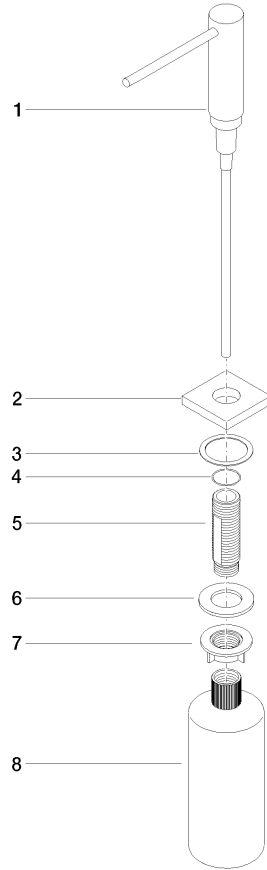

Dispenser with rosette - Dark Chrome

LOT

82 439 970

- 124mm projection
- 500 ml bottle
- can be filled from the top
- rotating pump head
- height 124 mm
- hole diameter 25 mm
- individual rosette 55 x 55 mm

Fits LOT

	Dark Chrome	82 439 970-19
	Chrome	82 439 970-00
	Brushed Platinum	82 439 970-06
	Platinum	82 439 970-08
	Durabress (23kt Gold)	82 439 970-09
	Brushed Durabress (23kt Gold)	82 439 970-28
	Brushed Champagne (22kt Gold)	82 439 970-46
	Champagne (22kt Gold)	82 439 970-47
	Brushed Chrome	82 439 970-93
	Brushed Dark Platinum	82 439 970-99

Dispenser with rosette - Dark Chrome

LOT

82 439 970

mm [inches]

82 439 970

Parts for other
finishes can be found
here: [Chrome](#)

Dispenser with rosette - Dark Chrome

LOT

82 439 970

Spare parts list