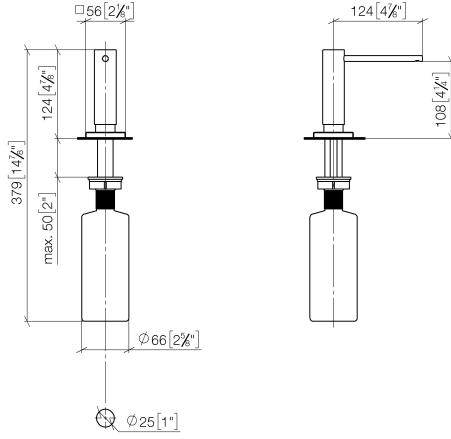

Dispenser with rosette - Dark Chrome

LOT

82 439 970

- 124mm projection
- 500 ml bottle
- can be filled from the top
- rotating pump head
- height 124 mm
- hole diameter 25 mm
- individual rosette 55 x 55 mm

Fits LOT

	Dark Chrome	82 439 970-19
	Chrome	82 439 970-00
	Brushed Platinum	82 439 970-06
	Platinum	82 439 970-08
	Durabress (23kt Gold)	82 439 970-09
	Brushed Durabress (23kt Gold)	82 439 970-28
	Brushed Champagne (22kt Gold)	82 439 970-46
	Champagne (22kt Gold)	82 439 970-47
	Brushed Chrome	82 439 970-93
	Brushed Dark Platinum	82 439 970-99

Dispenser with rosette - Dark Chrome

LOT

82 439 970

mm [inches]

82 439 970

Parts for other
finishes can be found
here: [Chrome](#)

Dispenser with rosette - Dark Chrome

LOT