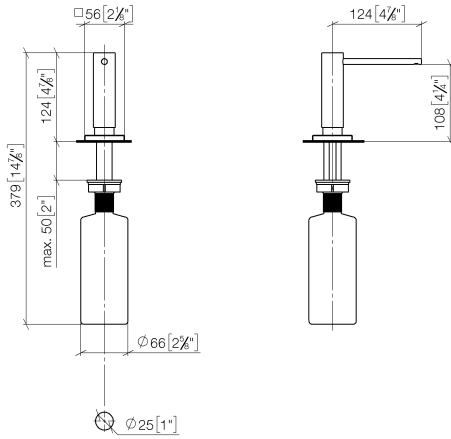

Dispenser with rosette - Brushed Champagne (22kt Gold)

82 439 970

- 124mm projection
- 500 ml bottle
- can be filled from the top
- rotating pump head
- height 124 mm
- hole diameter 25 mm
- individual rosette 55 x 55 mm

Fits LOT

	Brushed Champagne (22kt Gold)	82 439 970-46
	Chrome	82 439 970-00
	Brushed Platinum	82 439 970-06
	Platinum	82 439 970-08
	Durabronze (23kt Gold)	82 439 970-09
	Dark Chrome	82 439 970-19
	Brushed Durabronze (23kt Gold)	82 439 970-28
	Champagne (22kt Gold)	82 439 970-47
	Brushed Chrome	82 439 970-93
	Brushed Dark Platinum	82 439 970-99

Dispenser with rosette - Brushed Champagne (22kt Gold)

82 439 970

mm [inches]

Dispenser with rosette - Brushed Champagne (22kt Gold)

82 439 970

Parts for other finishes can be found here: [Chrome](#)

Spare parts list

No.	Item Number	Name	Quantity used	Delivery time
1	90 10 10 538 00-46	dispenser	1	50
2	08 27 97 505-46	rosette	1	30
3	08 10 10 624 90	disc	1	2
4	09 14 10 151 90	seal	1	2
5	08 10 10 527 90	holder	1	2
6	09 14 05 014 90	seal	1	2
7	08 10 10 517 90	nut	1	2
8	90 10 10 603 00 90	container	1	2