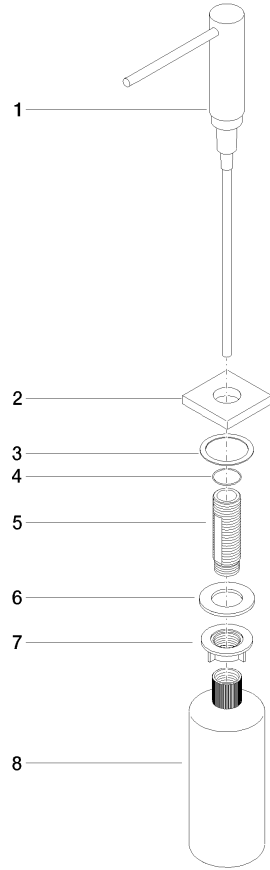

Dispenser with rosette - Brushed Champagne (22kt Gold)

82 439 970

- 124mm projection
- 500 ml bottle
- can be filled from the top
- rotating pump head
- height 124 mm
- hole diameter 25 mm
- individual rosette 55 x 55 mm

Fits LOT

	Brushed Champagne (22kt Gold)	82 439 970-46
	Chrome	82 439 970-00
	Brushed Platinum	82 439 970-06
	Platinum	82 439 970-08
	Durabronze (23kt Gold)	82 439 970-09
	Dark Chrome	82 439 970-19
	Brushed Durabronze (23kt Gold)	82 439 970-28
	Champagne (22kt Gold)	82 439 970-47
	Brushed Chrome	82 439 970-93
	Brushed Dark Platinum	82 439 970-99

Dispenser with rosette - Brushed Champagne (22kt Gold)

82 439 970

mm [inches]

Dispenser with rosette - Brushed Champagne (22kt Gold)

82 439 970

Parts for other finishes can be found here: [Chrome](#)

Spare parts list

No.	Item Number	Name	Quantity used	Delivery time
1	90 10 10 538 00-46	dispenser	1	50
2	08 27 97 505-46	rosette	1	30
3	08 10 10 624 90	disc	1	2
4	09 14 10 151 90	seal	1	2
5	08 10 10 527 90	holder	1	2
6	09 14 05 014 90	seal	1	2
7	08 10 10 517 90	nut	1	2
8	90 10 10 603 00 90	container	1	2