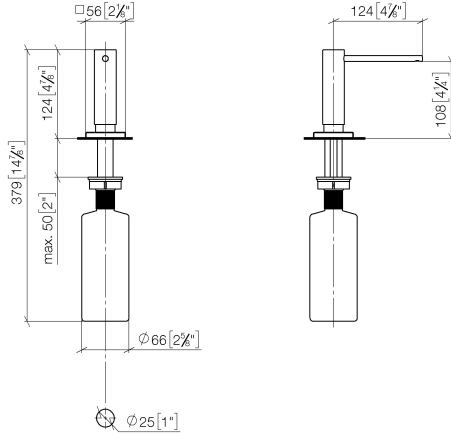

Dispenser with rosette - Brushed Chrome

LOT

82 439 970

- 124mm projection
- 500 ml bottle
- can be filled from the top
- rotating pump head
- height 124 mm
- hole diameter 25 mm
- individual rosette 55 x 55 mm

Fits LOT

	Brushed Chrome	82 439 970-93
	Chrome	82 439 970-00
	Brushed Platinum	82 439 970-06
	Platinum	82 439 970-08
	Durabress (23kt Gold)	82 439 970-09
	Dark Chrome	82 439 970-19
	Brushed Durabress (23kt Gold)	82 439 970-28
	Brushed Champagne (22kt Gold)	82 439 970-46
	Champagne (22kt Gold)	82 439 970-47
	Brushed Dark Platinum	82 439 970-99

Dispenser with rosette - Brushed Chrome

LOT

82 439 970

mm [inches]

82 439 970

Parts for other finishes can be found here: [Chrome](#)

Dispenser with rosette - Brushed Chrome

LOT

82 439 970

Spare parts list

No.	Item Number	Name	Quantity used	Delivery time
	90 10 10 538 00-93	dispenser	8	20