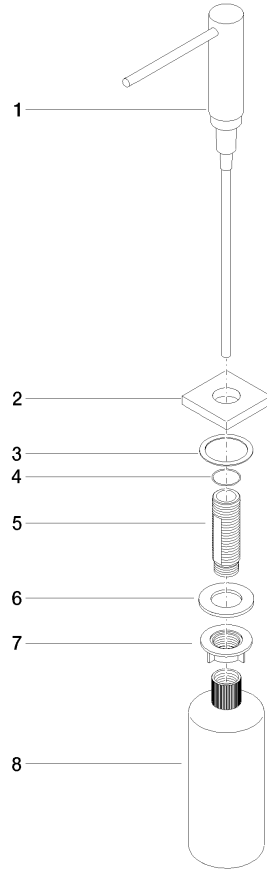

Dispenser with rosette - Brushed Chrome

LOT

82 439 970

- 124mm projection
- 500 ml bottle
- can be filled from the top
- rotating pump head
- height 124 mm
- hole diameter 25 mm
- individual rosette 55 x 55 mm

Fits LOT

	Brushed Chrome	82 439 970-93
	Chrome	82 439 970-00
	Brushed Platinum	82 439 970-06
	Platinum	82 439 970-08
	Durabress (23kt Gold)	82 439 970-09
	Dark Chrome	82 439 970-19
	Brushed Durabress (23kt Gold)	82 439 970-28
	Brushed Champagne (22kt Gold)	82 439 970-46
	Champagne (22kt Gold)	82 439 970-47
	Brushed Dark Platinum	82 439 970-99

Dispenser with rosette - Brushed Chrome

LOT

82 439 970

mm [inches]

82 439 970

Parts for other finishes can be found here: [Chrome](#)

Dispenser with rosette - Brushed Chrome

LOT

82 439 970

Spare parts list

No.	Item Number	Name	Quantity used	Delivery time
	90 10 10 538 00-93	dispenser	8	20