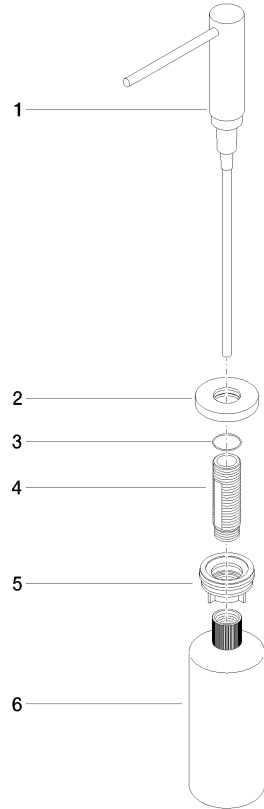

Dispenser with rosette - Dark Chrome

ELIO

82 444 970

- 124mm projection
- 500 ml bottle
- can be filled from the top
- rotating pump head
- height 124 mm
- rosette Ø 55 mm
- hole diameter 25 mm

Fits ELIO, ENO, MEM, META SQUARE, SYNC, TARA and TARA ULTRA

Fits: ELIO, MEM, TARA, TARA ULTRA, META SQUARE

	Dark Chrome	82 444 970-19
	Chrome	82 444 970-00
	Brushed Platinum	82 444 970-06
	Platinum	82 444 970-08
	Durabrand (23kt Gold)	82 444 970-09
	Brushed Durabrand (23kt Gold)	82 444 970-28
	Matte Black	82 444 970-33
	Brushed Champagne (22kt Gold)	82 444 970-46
	Champagne (22kt Gold)	82 444 970-47
	Brushed Chrome	82 444 970-93
	Brushed Dark Platinum	82 444 970-99

Dispenser with rosette - Dark Chrome

82 444 970

mm [inches]

82 444 970

Parts for other finishes can be found here: [Chrome](#)

Spare parts list

No.	Item Number	Name	Quantity used	Delivery time
1	90 10 10 538 00-19	dispenser	1	20
2	90 27 97 506 00-19	rosette	1	20
3	09 14 10 151 90	seal	1	2
4	08 10 10 527 90	holder	1	2
5	05 23 10 001 00 90	fixing set	1	2
6	90 10 10 603 00 90	container	1	2