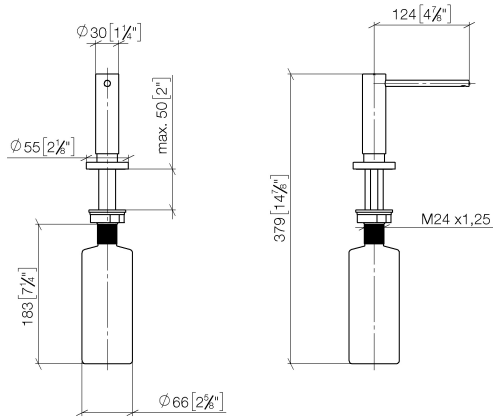

Dispenser with rosette - Dark Chrome

ELIO

82 444 970

- 124mm projection
- 500 ml bottle
- can be filled from the top
- rotating pump head
- height 124 mm
- rosette Ø 55 mm
- hole diameter 25 mm

Fits ELIO, ENO, MEM, META SQUARE, SYNC, TARA and TARA ULTRA

Fits: ELIO, MEM, TARA, TARA ULTRA, META SQUARE

	Dark Chrome	82 444 970-19
	Chrome	82 444 970-00
	Brushed Platinum	82 444 970-06
	Platinum	82 444 970-08
	Durabrand (23kt Gold)	82 444 970-09
	Brushed Durabrand (23kt Gold)	82 444 970-28
	Matte Black	82 444 970-33
	Brushed Champagne (22kt Gold)	82 444 970-46
	Champagne (22kt Gold)	82 444 970-47
	Brushed Chrome	82 444 970-93
	Brushed Dark Platinum	82 444 970-99

Dispenser with rosette - Dark Chrome

82 444 970

mm [inches]

82 444 970

Parts for other finishes can be found here: [Chrome](#)

Spare parts list

No.	Item Number	Name	Quantity used	Delivery time
1	90 10 10 538 00-19	dispenser	1	20
2	90 27 97 506 00-19	rosette	1	20
3	09 14 10 151 90	seal	1	2
4	08 10 10 527 90	holder	1	2
5	05 23 10 001 00 90	fixing set	1	2
6	90 10 10 603 00 90	container	1	2