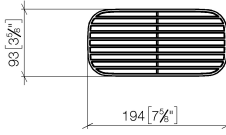

Grid element - Taupe

82 481 970

- high-quality plastic grid elements
- plastic grid elements

NOTE: Grid elements must be ordered separately.

	Taupe	82 481 970-53
	Matte Black	82 481 970-33
	Creamy White	82 481 970-51
	Light Grey	82 481 970-52

Grid element - Taupe

82 481 970

mm [inches]

Grid element - Taupe

82 481 970

Grid element - Taupe

82 481 970

Spare parts list