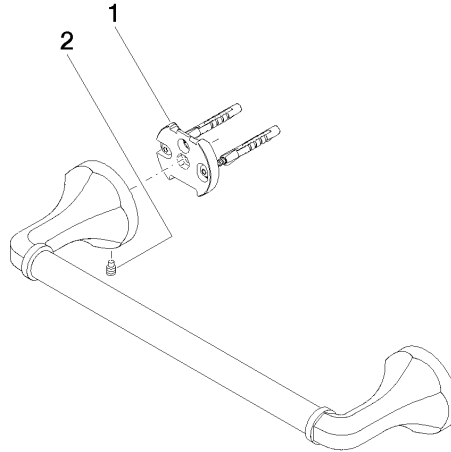

83 030 361

- gauge 300 mm
- width 360mm
- height 60 mm
- rosette Ø 60 mm
- 90mm projection

	Brushed Platinum	83 030 361-06
	Chrome	83 030 361-00
	Platinum	83 030 361-08
	Durabass (23kt Gold)	83 030 361-09
	Brushed Durabass (23kt Gold)	83 030 361-28
	Brushed Dark Platinum	83 030 361-99

Recommended miscellaneous

- MADISON Mounting for towel bar/tumbler mounting on two sides -** 12 358 970 90
- for towel bar mounting plus towel bar mounting on back.

83 030 361

mm [inches]

83 030 361

Spare parts list

No.	Item Number	Name	Quantity used	Delivery time
1	05 17 97 507 00 90	fixing set	2	2
2	04 31 11 140 00 90	pin	2	2