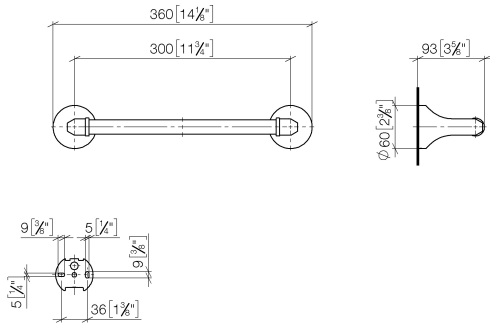

83 030 361

- gauge 300 mm
- width 360mm
- height 60 mm
- rosette Ø 60 mm
- 90mm projection

	Brushed Platinum	83 030 361-06
	Chrome	83 030 361-00
	Platinum	83 030 361-08
	Durabass (23kt Gold)	83 030 361-09
	Brushed Durabass (23kt Gold)	83 030 361-28
	Brushed Dark Platinum	83 030 361-99

Recommended miscellaneous

- MADISON Mounting for towel bar/tumbler mounting on two sides -** 12 358 970 90
- for towel bar mounting plus towel bar mounting on back.

83 030 361

mm [inches]

83 030 361

Spare parts list

No.	Item Number	Name	Quantity used	Delivery time
1	05 17 97 507 00 90	fixing set	2	2
2	04 31 11 140 00 90	pin	2	2