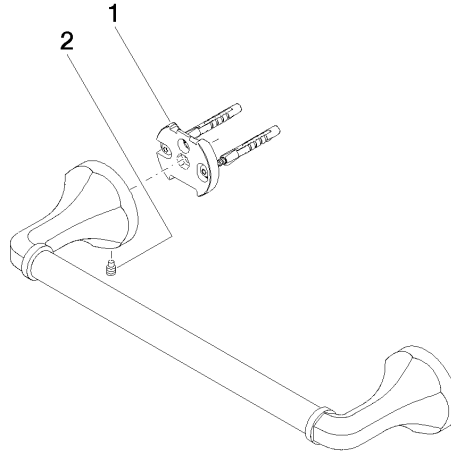

83 030 361

- gauge 300 mm
- width 360mm
- height 60 mm
- rosette Ø 60 mm
- 90mm projection

	Platinum	83 030 361-08
	Chrome	83 030 361-00
	Brushed Platinum	83 030 361-06
	Durabrand (23kt Gold)	83 030 361-09
	Brushed Durabrand (23kt Gold)	83 030 361-28
	Brushed Dark Platinum	83 030 361-99

Recommended miscellaneous

MADISON Mounting for towel bar/tumbler mounting on two sides - 12 358 970 90
 •for towel bar mounting plus towel bar mounting on back.

83 030 361

mm [inches]

83 030 361

Spare parts list

No.	Item Number	Name	Quantity used	Delivery time
1	05 17 97 507 00 90	fixing set	2	2
2	04 31 11 140 00 90	pin	2	2