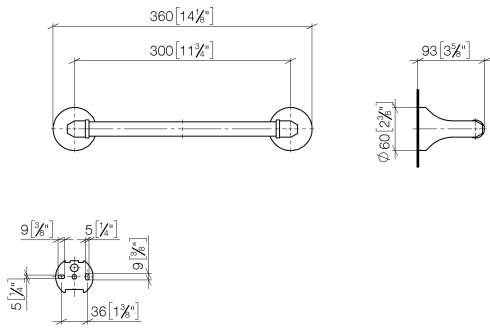

83 030 361

- gauge 300 mm
- width 360mm
- height 60 mm
- rosette Ø 60 mm
- 90mm projection

	Platinum	83 030 361-08
	Chrome	83 030 361-00
	Brushed Platinum	83 030 361-06
	Durabrand (23kt Gold)	83 030 361-09
	Brushed Durabrand (23kt Gold)	83 030 361-28
	Brushed Dark Platinum	83 030 361-99

Recommended miscellaneous

MADISON Mounting for towel bar/tumbler mounting on two sides - 12 358 970 90
 •for towel bar mounting plus towel bar mounting on back.

83 030 361

mm [inches]

83 030 361

Spare parts list

No.	Item Number	Name	Quantity used	Delivery time
1	05 17 97 507 00 90	fixing set	2	2
2	04 31 11 140 00 90	pin	2	2