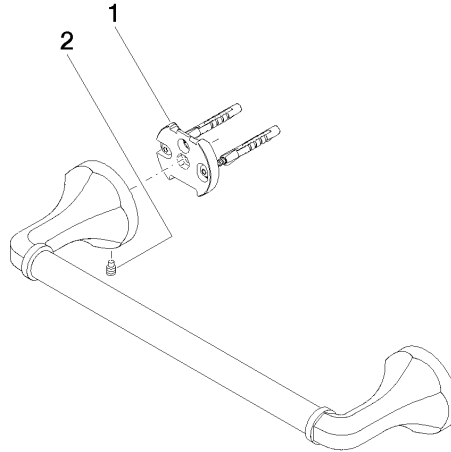

83 030 361

- gauge 300 mm
- width 360mm
- height 60 mm
- rosette Ø 60 mm
- 90mm projection

	Brushed Durabron (23kt Gold)	83 030 361-28
	Chrome	83 030 361-00
	Brushed Platinum	83 030 361-06
	Platinum	83 030 361-08
	Durabron (23kt Gold)	83 030 361-09
	Brushed Dark Platinum	83 030 361-99

**Recommended miscellaneous**

- MADISON Mounting for towel bar/tumbler mounting on two sides -** 12 358 970 90
- for towel bar mounting plus towel bar mounting on back.

83 030 361

mm [inches]

83 030 361

### Spare parts list

No.	Item Number	Name	Quantity used	Delivery time
1	05 17 97 507 00 90	fixing set	2	2
2	04 31 11 140 00 90	pin	2	2