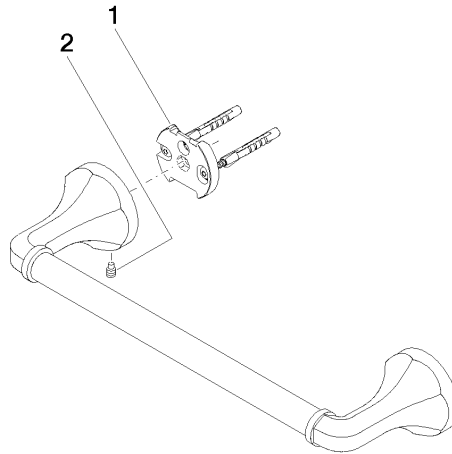

83 030 361

- gauge 300 mm
- width 360mm
- height 60 mm
- rosette Ø 60 mm
- 90mm projection

	Brushed Dark Platinum	83 030 361-99
	Chrome	83 030 361-00
	Brushed Platinum	83 030 361-06
	Platinum	83 030 361-08
	Durabrass (23kt Gold)	83 030 361-09
	Brushed Durabrass (23kt Gold)	83 030 361-28

Recommended miscellaneous

- MADISON Mounting for towel bar/tumbler mounting on two sides -** 12 358 970 90
- for towel bar mounting plus towel bar mounting on back.

83 030 361

mm [inches]

83 030 361

Spare parts list

No.	Item Number	Name	Quantity used	Delivery time
1	05 17 97 507 00 90	fixing set	2	2
2	04 31 11 140 00 90	pin	2	2