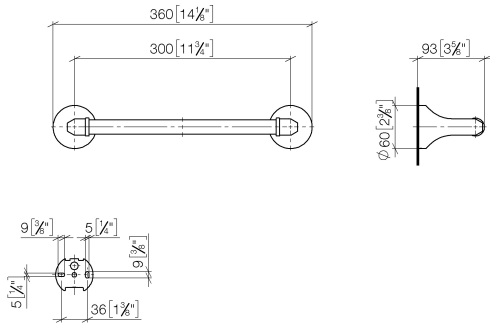

83 030 361

- gauge 300 mm
- width 360mm
- height 60 mm
- rosette Ø 60 mm
- 90mm projection

	Brushed Dark Platinum	83 030 361-99
	Chrome	83 030 361-00
	Brushed Platinum	83 030 361-06
	Platinum	83 030 361-08
	Durabrass (23kt Gold)	83 030 361-09
	Brushed Durabrass (23kt Gold)	83 030 361-28

Recommended miscellaneous

- MADISON Mounting for towel bar/tumbler mounting on two sides -** 12 358 970 90
- for towel bar mounting plus towel bar mounting on back.

83 030 361

mm [inches]

83 030 361

Spare parts list

No.	Item Number	Name	Quantity used	Delivery time
1	05 17 97 507 00 90	fixing set	2	2
2	04 31 11 140 00 90	pin	2	2