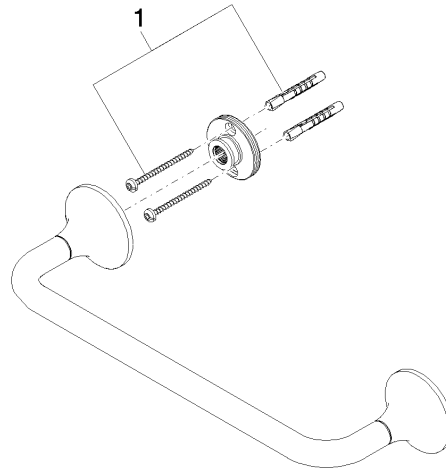

83 030 809

- gauge 300 mm
- width 360mm
- height 60 mm
- rosette Ø 60 mm
- 98mm projection

	Brushed Platinum	83 030 809-06
	Chrome	83 030 809-00
	Platinum	83 030 809-08
	Dark Chrome	83 030 809-19
	Brushed Durabronze (23kt Gold)	83 030 809-28
	Brushed Bronze	83 030 809-42
	Brushed Champagne (22kt Gold)	83 030 809-46
	Champagne (22kt Gold)	83 030 809-47
	Brushed Dark Platinum	83 030 809-99

83 030 809

mm [inches]

83 030 809

Parts for other finishes can be found here: [Chrome](#)

Spare parts list

No.	Item Number	Name	Quantity used	Delivery time
1	05 30 31 025 00 90	fixing set	1	2